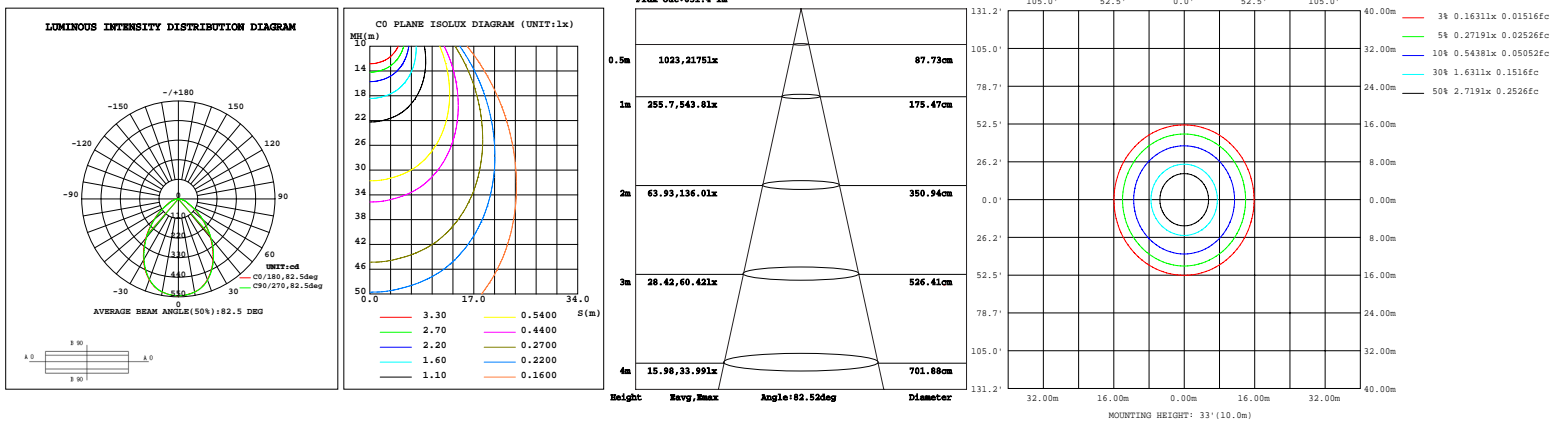

SELECTABLE LED COMMERCIAL DOWNLIGHT

Wattages:(4")5.5W/8W/12W;(6")7W/10W/18W;(8")10W/15W/22W;(9.5")20W/25W/32W

ORDERING INFORMATION

EXAMPLE:

WSD-4CDL5812W27-33540K-JA8-W

WSD	4	CDL	5812W	27	33540K	JA8	W
COMPANY	SIZE	PRODUCT	POWER	VOLTAGE	CCT	CERTIFICATE	FINISH
WSD LED INC	4 (4inch) 6 (6inch) 8 (8inch) 9.5 (9.5inch)	LED COMMERCIAL DOWNLIGHT	5812 (5.5W/8W/12W) 71018 (7W/10W/18W) 101522 (10W/15W/22W) 202532 (20W/25W/32W)	27 AC120-277V	33540K 3000K/3500K 4000K	JA8 (JA8 Certification)	W - (White)

PHOTOMETRICS

For complete IES files, please visit our website.

WSD-4CDL5812W27-33540K(12W&4000K)