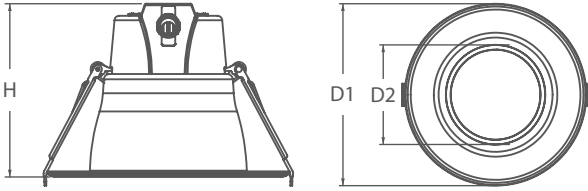

SPECIFICATION

TYPE	WSD-4CDL5812W27-33540K	WSD-6CDL71018W27-33540K	WSD-8CDL101522W27-33540K	WSD-9.5CDL202532W27-33540K
WATTAGE	5.5W/8W/12W	7W/10W/18W	10W/15W/22W	20W/25W/32W
LUMEN	480 lm/709 lm/1028 lm	756 lm/1062 lm/1606 lm	1067 lm/1560 lm/2073 lm	2172 lm/2643 lm/3200 lm
EFFICACY	> 90 lm/W	> 100 lm/W	> 100 lm/W	> 100 lm/W
SIZE	4 inch	6 inch	8 inch	9.5 inch
CCT	3000K,3500K,4000K			
POWER FACTOR	> 0.9			
CRI	> 90			
INPUT VOLTAGE	AC120-277V			
LIGHTING ANGLE	90			
FACTORY SETTINGS	12W & 4000K	18W & 4000K	22W & 4000K	32W & 4000K
LED TYPE	2835			
CERTIFICATE	UL,Energy Star, ja8			
LIFE TIME	50000 hours			
PROTECTION LEVEL	Wet Location			
IC RATING	Type IC			
WARRANTY	5 year limited			

SELECTABLE LED COMMERCIAL DOWNLIGHT

Wattages: (4")5.5W/8W/12W; (6")7W/10W/18W; (8")10W/15W/22W; (9.5")20W/25W/32W

DIMENSION

	H	D1	D2
4 inch	108 mm(4.25 inch)	Φ151 mm(Φ3.85 inch)	Φ98 mm(Φ3.85 inch)
6 inch	130 mm(5.12 inch)	Φ210 mm(Φ8.27 inch)	Φ152 mm(Φ5.98 inch)
8 inch	148 mm(5.82 inch)	Φ260 mm(Φ10.23 inch)	Φ188 mm(Φ7.40 inch)
9.5 inch	162 mm(6.37 inch)	Φ292 mm(Φ11.49 inch)	Φ217 mm(Φ8.54 inch)