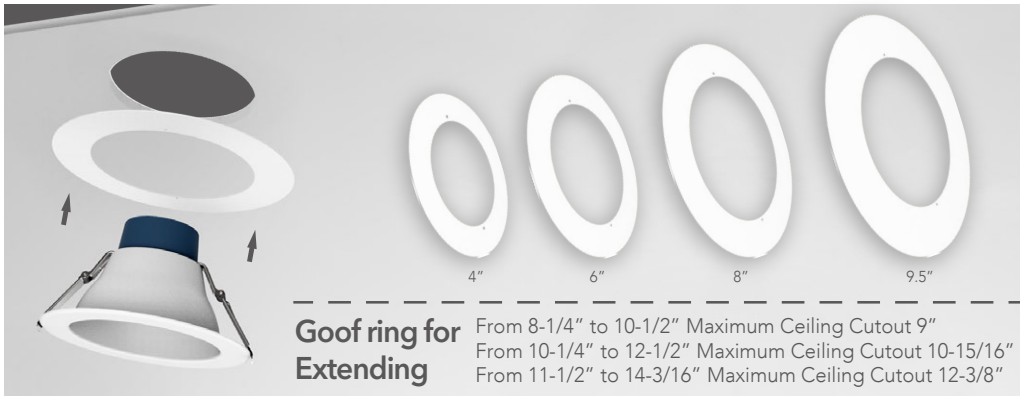

MOUNTING(Accessories need to be purchased separately)

New Construction or Remodel
Plate for T-grid Ceilings