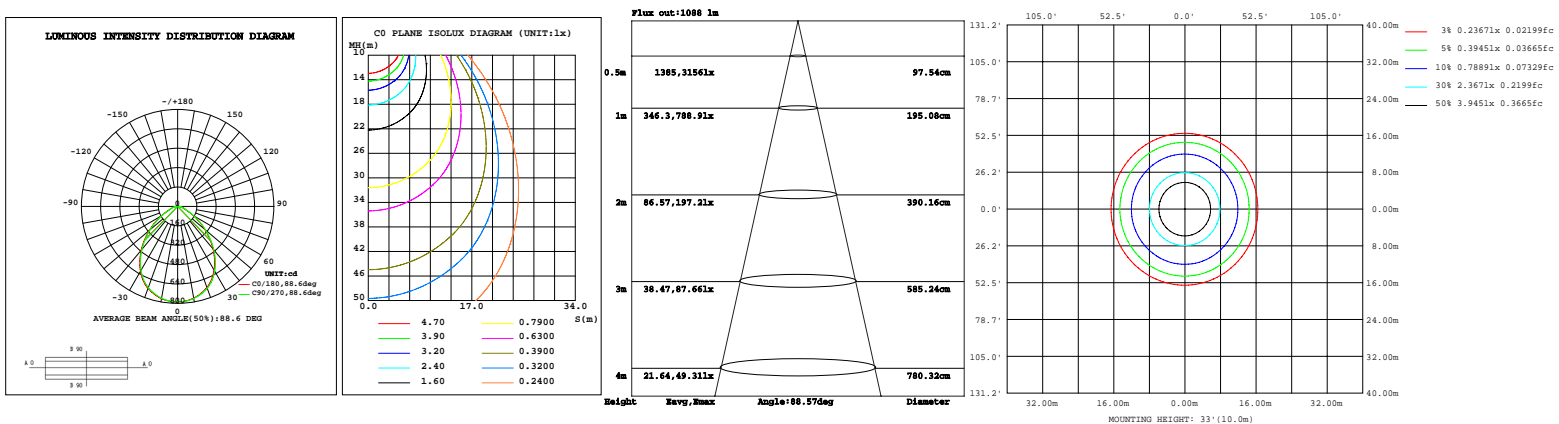

WSD-6CDL71018W27-33540K(18W&4000K)