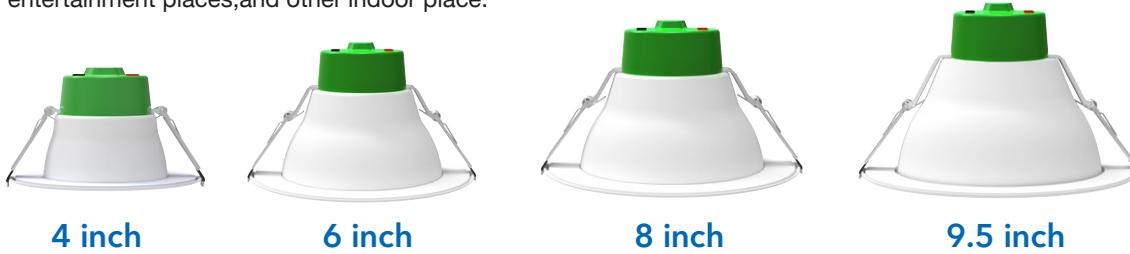

SELECTABLE LED COMMERCIAL DOWNLIGHT

Wattages:(4")5.5W/8W/12W;(6")7W/10W/18W;(8")10W/15W/22W;(9.5")20W/25W/32W

SELECTABLE LED COMMERCIAL DOWNLIGHT can be widely used in indoor lighting (Damp location) suitable for office, indoor playground, Hotel, shop, indoor entertainment places, and other indoor place.

SPECIFICATION

TYPE	WSD-4CDL5812W27-33540K	WSD-6CDL71018W27-33540K	WSD-8CDL101522W27-33540K	WSD-9.5CDL202532W27-33540K
WATTAGE	5.5W/8W/12W	7W/10W/18W	10W/15W/22W	20W/25W/32W
LUMEN	480 lm/709 lm/1028 lm	756 lm/1062 lm/1606 lm	1067 lm/1560 lm/2073 lm	2172 lm/2643 lm/3200 lm
EFFICACY	> 90 lm/W	> 100 lm/W	> 100 lm/W	> 100 lm/W
SIZE	4 inch	6 inch	8 inch	9.5 inch
CCT	3000K,3500K,4000K			
POWER FACTOR	> 0.9			
CRI	> 90			
INPUT VOLTAGE	AC120-277V			
LIGHTING ANGLE	90			
FACTORY SETTINGS	12W & 4000K	18W & 4000K	22W & 4000K	32W & 4000K
LED TYPE	2835			
CERTIFICATE	UL,Energy Star, ja8			
LIFE TIME	50000 hours			
PROTECTION LEVEL	Wet Location			
IC RATING	Type IC			
WARRANTY	5 year limited			

SELECTABLE LED COMMERCIAL DOWNLIGHT

Wattages: (4")5.5W/8W/12W; (6")7W/10W/18W; (8")10W/15W/22W; (9.5")20W/25W/32W

DIMENSION

	H	D1	D2
4 inch	108 mm(4.25 inch)	Φ151 mm(Φ3.85 inch)	Φ98 mm(Φ3.85 inch)
6 inch	130 mm(5.12 inch)	Φ210 mm(Φ8.27 inch)	Φ152 mm(Φ5.98 inch)
8 inch	148 mm(5.82 inch)	Φ260 mm(Φ10.23 inch)	Φ188 mm(Φ7.40 inch)
9.5 inch	162 mm(6.37 inch)	Φ292 mm(Φ11.49 inch)	Φ217 mm(Φ8.54 inch)