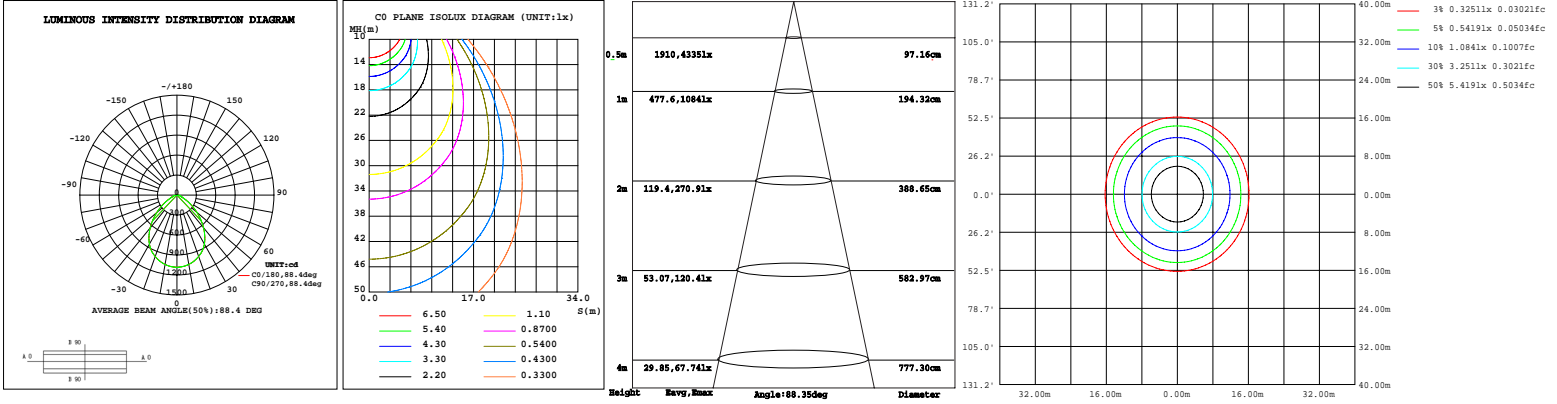

SELECTABLE LED COMMERCIAL DOWNLIGHT

Wattages:(4")5.5W/8W/12W;(6")7W/10W/18W;(8")10W/15W/22W;(9.5")20W/25W/32W

PHOTOMETRICS

For complete IES files, please visit our website.

WSD-8CDL101522W27-33540K(22W&4000K)