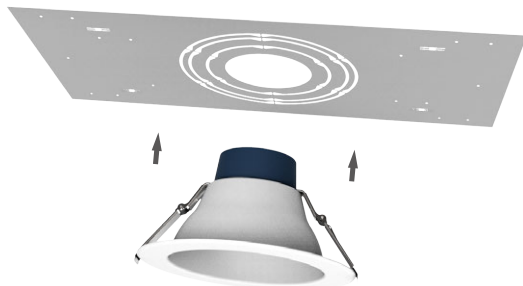

MOUNTING(Accessories need to be purchased separately)

New Construction or Remodel
Plate for T-grid Ceilings