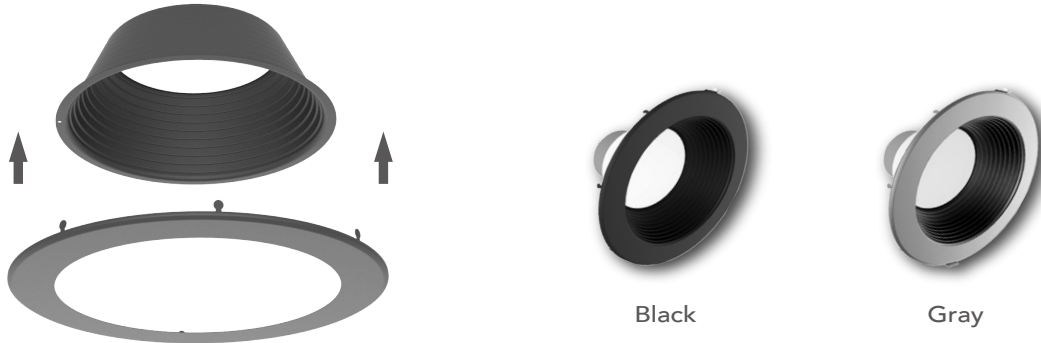

SELECTABLE LED COMMERCIAL DOWNLIGHT

Wattages: (4")5.5W/8W/12W; (6")7W/10W/18W; (8")10W/15W/22W; (9.5")20W/25W/32W

DIMENSION

	H	D1	D2
4 inch	108 mm(4.25 inch)	Φ151 mm(Φ3.85 inch)	Φ98 mm(Φ3.85 inch)
6 inch	130 mm(5.12 inch)	Φ210 mm(Φ8.27 inch)	Φ152 mm(Φ5.98 inch)
8 inch	148 mm(5.82 inch)	Φ260 mm(Φ10.23 inch)	Φ188 mm(Φ7.40 inch)
9.5 inch	162 mm(6.37 inch)	Φ292 mm(Φ11.49 inch)	Φ217 mm(Φ8.54 inch)

MOUNTING(Accessories need to be purchased separately)

New Construction or Remodel
Plate for T-grid Ceilings

New Construction
Plate for Stud/Joist Ceilings

SELECTABLE LED COMMERCIAL DOWNLIGHT

Wattages:(4")5.5W/8W/12W;(6")7W/10W/18W;(8")10W/15W/22W;(9.5")20W/25W/32W

TRIM & BAFFLE(SOLD SEPARATELY)

The color of Trim & Baffle can be customized

Suitable and fit for different installation situations; Besides this, step-designed baffle make product free of glare.

Black

Gray