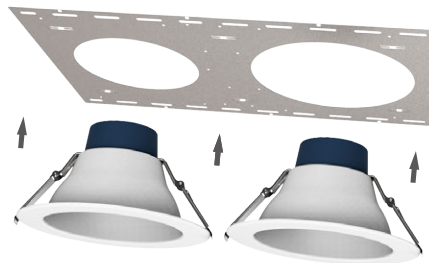

New Construction
Plate for Stud/Joist Ceilings