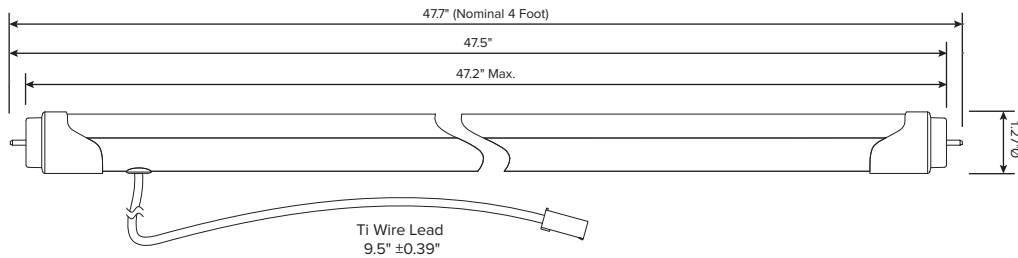

Endcap Options:

ENDCAP

ESL-Ti-G13*
ESL-Ti-Fa8
ESL-Ti-HO

*Standard endcap - Only DLC approved product

Alternate Ti Options:

1L Output

2L Output

3L Output

Dimensions:

Ti:

Driver: