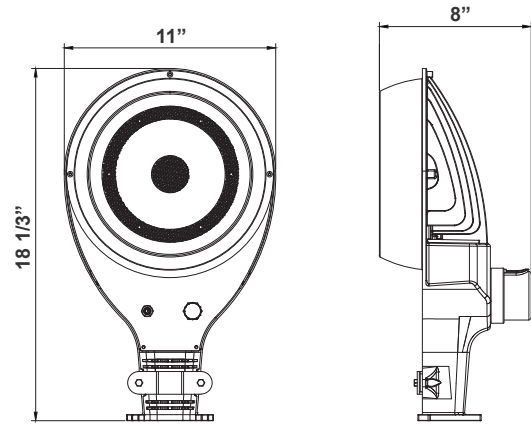

LRX SERIES Outdoor Lighting

LRX-50-120W-MCTP
POWER & CCT BARN/AREA LIGHT

WESTGATE
THE FUTURE IS HERE...AND IT'S QUITE BRIGHT!

Customer Name: _____

Project Name: _____

Note: _____

Type: _____

11" (W) x 18 1/3" (H) x 8" (D)

Technical Specifications

Electrical:

- Voltage: 120-277V AC 60Hz
- Wattage: 50W /80W/ 100W/ 120W
- Power Factor: >0.90
- Efficacy: 130 LPW
- THD: <20%

Mechanical:

- Die-Cast ADC12 Aluminum Alloy, Outdoor Powder Coated
- Lens: High light Transmittance PC, Anti-UV and Fire Resistant
- 1-1/4" EMT Elbow & Mounting Strap Included
- NEMA Twist-Lock Photocell Included
- Aluminum LED board: High Conductive, Waterproof, Aging Resistance, Salt Resistance
- Operating Temperature: -4°F to 104°F
- Wet Location
- 7-Year Warranty
- IP44

Sample Ordering

Model	Min. Watt	Max. Watt	Color Temp.
LRX	50	120W	MCTP

ACCESSORIES:

90° EMT Arm and Wall Bracket (Mounting Strap) included
Arm Diameter: 1-1/4" EMT Elbow

Example:

1. LRX-50-120W-MCTP

(FOR 120W MAX MCTP FIXTURE 120-277V)