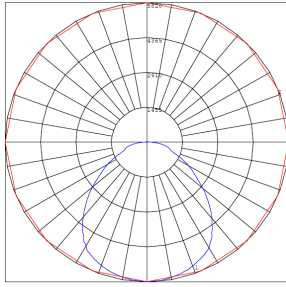

Phone: (877) 805-2252 | Fax: (877) 805-2252
www.westgatefmg.com | www.westgatecontrols.co

WG-ZY-29-2Z

Photometrics: LRX-50-120W-MCTP

BUG Rating: B3-U3-G3

Area 70'x 70' Mounting Height: 9'

Other Views:

Side View