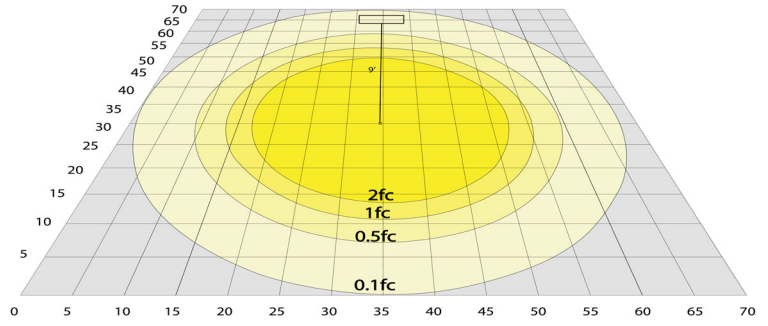

Phone: (877) 805-2252 | Fax: (877) 805-2252
www.westgatefmg.com | www.westgatecontrols.co

WG-ZY-29-2Z

Photometrics: LRX-50-120W-MCTP

BUG Rating: B3-U3-G3

Area 70'x 70' Mounting Height: 9'

Other Views:

Side View

Front View

Back View

Performance Table: LRX-50-120W-MCTP

MODEL NO.	Wattage	Voltage	Lumens	Color Temp.	BUG Rating	LPW
LRX-50-120W-MCTP	50W	120-277V	7800LM	3000K 4000K 5000K 5700K	B3-U3-G3	130
			8000LM			
			8320LM			
			8320LM			
	80W		11400LM			
			11800LM			
			12100LM			
			12100LM			
	100W		13800LM			
			14050LM			
			14500LM			
			14500LM			
	120W		16000LM			
			16500LM			
			17000LM			
			17000LM			