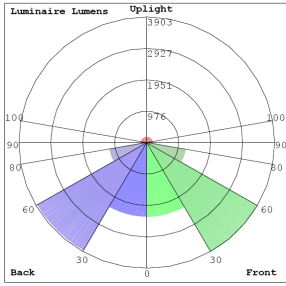

Lighting:

- Dimming: 0-10V Dimming
- Total Lumens: 15600LM
- Multi CCT, Switch is on bottom of Fixture
- Color Temperatures: 3000K/ 4000K/ 5000K/ 5700K
- Color Rendering Index: CRI ≥ 70
- Beam Angle: 90° x 110°
- Rated life: 70,000 Hrs

Phone: (877) 805-2252 | Fax: (877) 805-2252
www.westgatefmg.com | www.westgatecontrols.co

WG-ZY-29-2Z

Photometrics: LRX-50-120W-MCTP

BUG Rating: B3-U3-G3

Area 70'x 70' Mounting Height: 9'

Other Views:

Side View