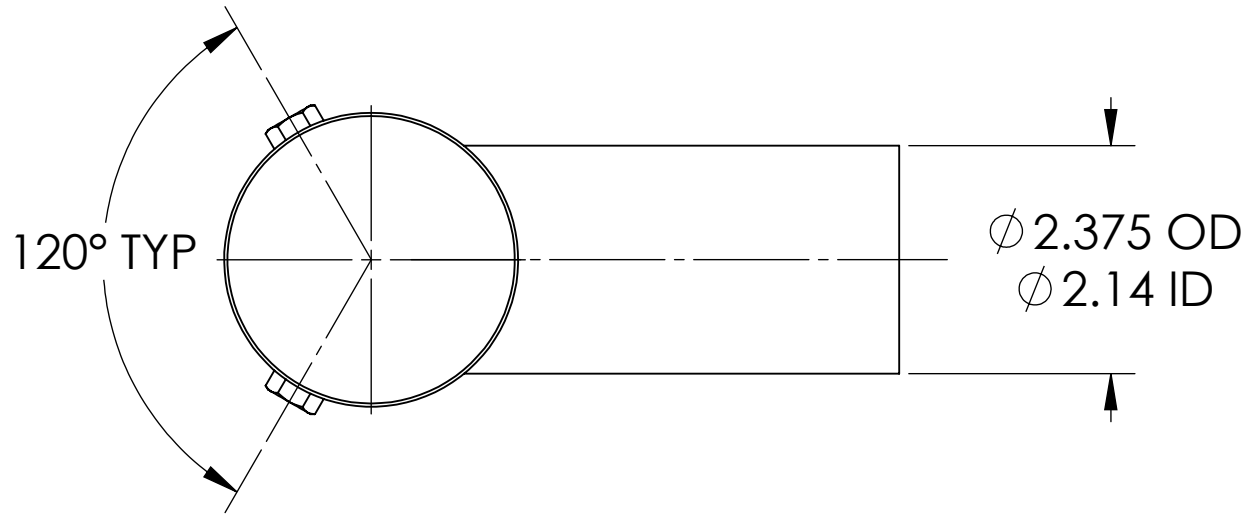

4

3

2

1

Hex Head Screw  
Black-Oxide  
M8 x 1.25 25mm Long  
(3 Places  
120° Apart)

All dimensions and specifications are subject to change without any notice.

**PROPRIETARY AND CONFIDENTIAL**  
THE INFORMATION CONTAINED IN THIS DRAWING IS THE SOLE PROPERTY OF *Energy Light, Inc.* ANY REPRODUCTION IN PART OR AS A WHOLE WITHOUT THE WRITTEN PERMISSION OF *Energy Light, Inc.* IS PROHIBITED.

		UNLESS OTHERWISE SPECIFIED:		NAME	DATE	TITLE:		
		DIMENSIONS ARE IN INCHES TOLERANCES: FRACTIONAL ± 1/64 ANGULAR: ± 0.5° TWO PLACE DECIMAL ±0.01 THREE PLACE DECIMAL ±0.005		DRAWN	MKA	01-14-21	Tenon Adapter with Single Horizontal Tenon	
		INTERPRET GEOMETRIC TOLERANCING PER:		ENG APPR.				
		MATERIAL STEEL		MFG APPR.				
NEXT ASSY	USED ON	FINISH		Q.A.			SIZE <b>B</b>	
APPLICATION		DO NOT SCALE DRAWING		 Energy Light, Inc. 1881 Rose Road Lake Zurich, IL 60047		ITEM NO. <b>10041</b>	REV	
						SCALE: 1:2	WEIGHT: 4 lbs	SHEET 1 OF 1