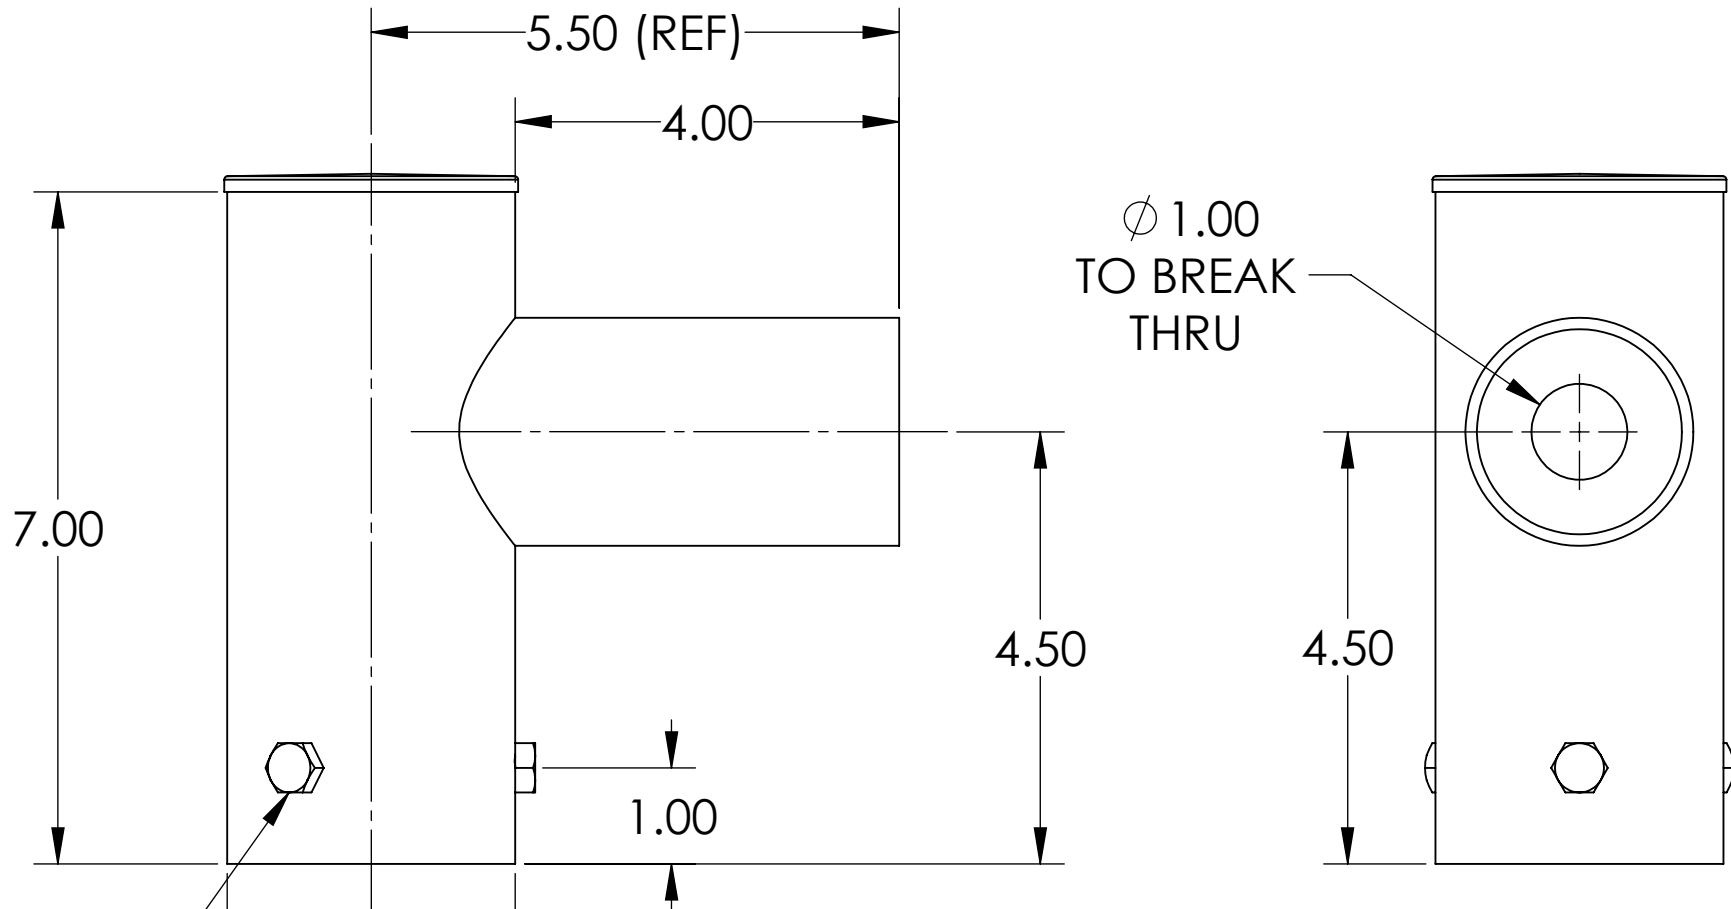

4

3

2

1

Hex Head Screw  
Black-Oxide  
M8 x 1.25 25mm Long  
(3 Places  
120° Apart)

All dimensions and specifications are subject to change without any notice.

**PROPRIETARY AND CONFIDENTIAL**  
THE INFORMATION CONTAINED IN THIS DRAWING IS THE SOLE PROPERTY OF *Energy Light, Inc.* ANY REPRODUCTION IN PART OR AS A WHOLE WITHOUT THE WRITTEN PERMISSION OF *Energy Light, Inc.* IS PROHIBITED.

		UNLESS OTHERWISE SPECIFIED:		NAME	DATE	TITLE:		
		DIMENSIONS ARE IN INCHES TOLERANCES: FRACTIONAL ± 1/64 ANGULAR: ± 0.5° TWO PLACE DECIMAL ±0.01 THREE PLACE DECIMAL ±0.005		DRAWN	MKA	01-14-21	Tenon Adapter with Single Horizontal Tenon	
		INTERPRET GEOMETRIC TOLERANCING PER:		ENG APPR.				
		MATERIAL STEEL		MFG APPR.				
NEXT ASSY	USED ON	FINISH		Q.A.			SIZE <b>B</b>	
APPLICATION		DO NOT SCALE DRAWING		 Energy Light, Inc. 1881 Rose Road Lake Zurich, IL 60047		ITEM NO. <b>10041</b>	REV	
						SCALE: 1:2	WEIGHT: 4 lbs	SHEET 1 OF 1