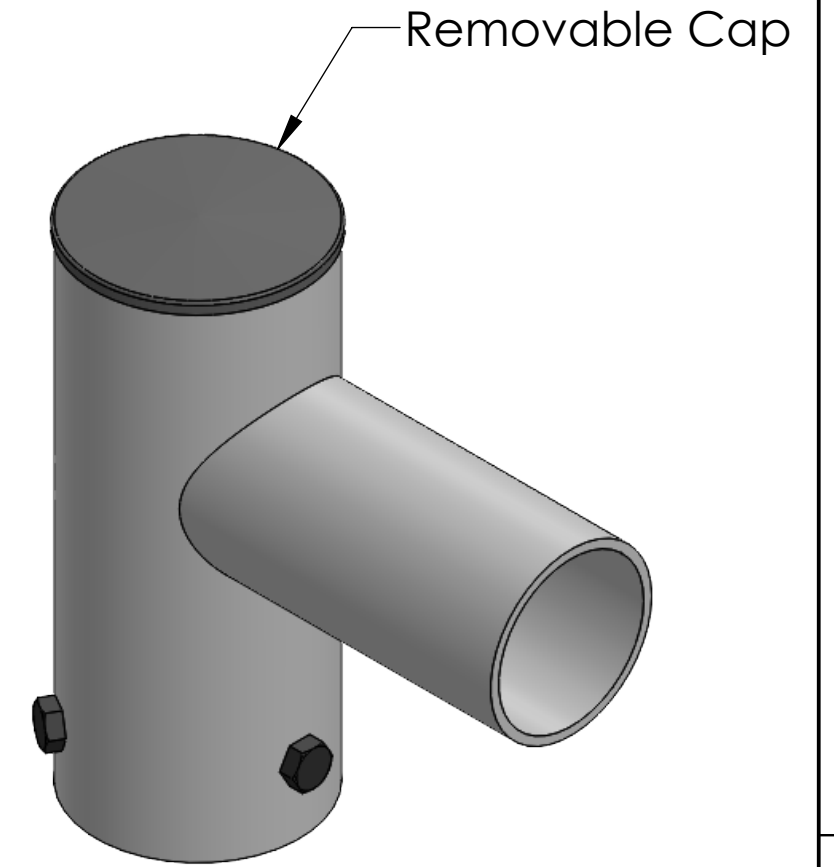

4

3

2

1

Hex Head Screw  
Black-Oxide  
M8 x 1.25 25mm Long  
(3 Places  
120° Apart)

All dimensions and specifications are subject to change without any notice.

**PROPRIETARY AND CONFIDENTIAL**  
THE INFORMATION CONTAINED IN THIS DRAWING IS THE SOLE PROPERTY OF *Energy Light, Inc.* ANY REPRODUCTION IN PART OR AS A WHOLE WITHOUT THE WRITTEN PERMISSION OF *Energy Light, Inc.* IS PROHIBITED.

		UNLESS OTHERWISE SPECIFIED:		NAME	DATE	TITLE:		
		DIMENSIONS ARE IN INCHES TOLERANCES: FRACTIONAL ± 1/64 ANGULAR: ± 0.5° TWO PLACE DECIMAL ±0.01 THREE PLACE DECIMAL ±0.005		DRAWN	MKA	01-14-21	Tenon Adapter with Single Horizontal Tenon	
		INTERPRET GEOMETRIC TOLERANCING PER:		ENG APPR.				
		MATERIAL STEEL		MFG APPR.				
NEXT ASSY	USED ON	FINISH		Q.A.			SIZE <b>B</b>	
APPLICATION		DO NOT SCALE DRAWING		 Energy Light, Inc. 1881 Rose Road Lake Zurich, IL 60047		ITEM NO. <b>10041</b>	REV	
						SCALE: 1:2	WEIGHT: 4 lbs	SHEET 1 OF 1