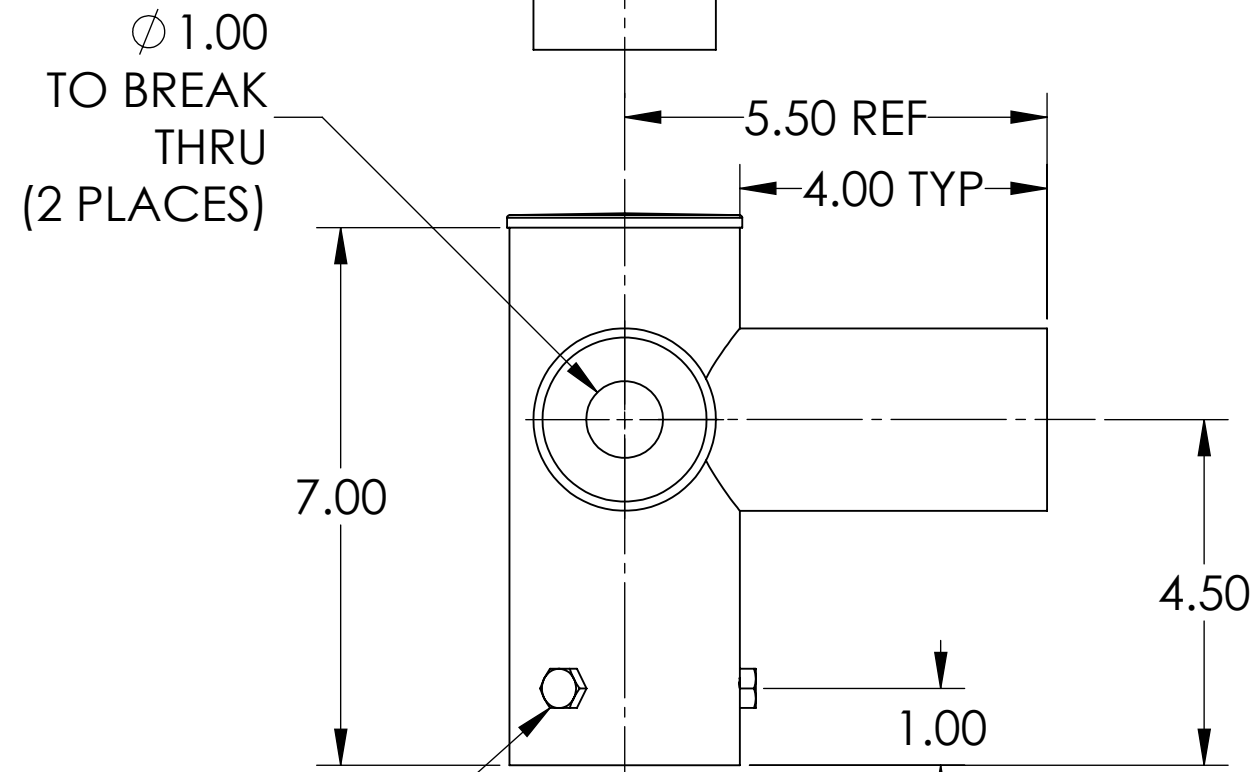

Hex Head Screw
Black-Oxide
M8 x 1.25 25mm Long
(3 Places
120° Apart)

All dimensions and specifications are subject to change without any notice.

PROPRIETARY AND CONFIDENTIAL
THE INFORMATION CONTAINED IN THIS DRAWING IS THE SOLE PROPERTY OF *Energy Light, Inc.* ANY REPRODUCTION IN PART OR AS A WHOLE WITHOUT THE WRITTEN PERMISSION OF *Energy Light, Inc.* IS PROHIBITED.

		UNLESS OTHERWISE SPECIFIED:		NAME	DATE	TITLE:	
		DIMENSIONS ARE IN INCHES TOLERANCES: FRACTIONAL ± 1/64 ANGULAR: ± 0.5° TWO PLACE DECIMAL ±0.01 THREE PLACE DECIMAL ±0.005		DRAWN	MKA	01-15-21	Tenon Adapter with Two Horizontal 90 Degree Tenons
		INTERPRET GEOMETRIC TOLERANCING PER:		ENG APPR.			
		MATERIAL STEEL		MFG APPR.			
NEXT ASSY	USED ON	FINISH		Q.A.			SIZE B
APPLICATION		DO NOT SCALE DRAWING		 Energy Light, Inc. 1881 Rose Road Lake Zurich, IL 60047		ITEM NO. 10042	REV
				SCALE: 1:2.5		WEIGHT: 5 lbs	SHEET 1 OF 1