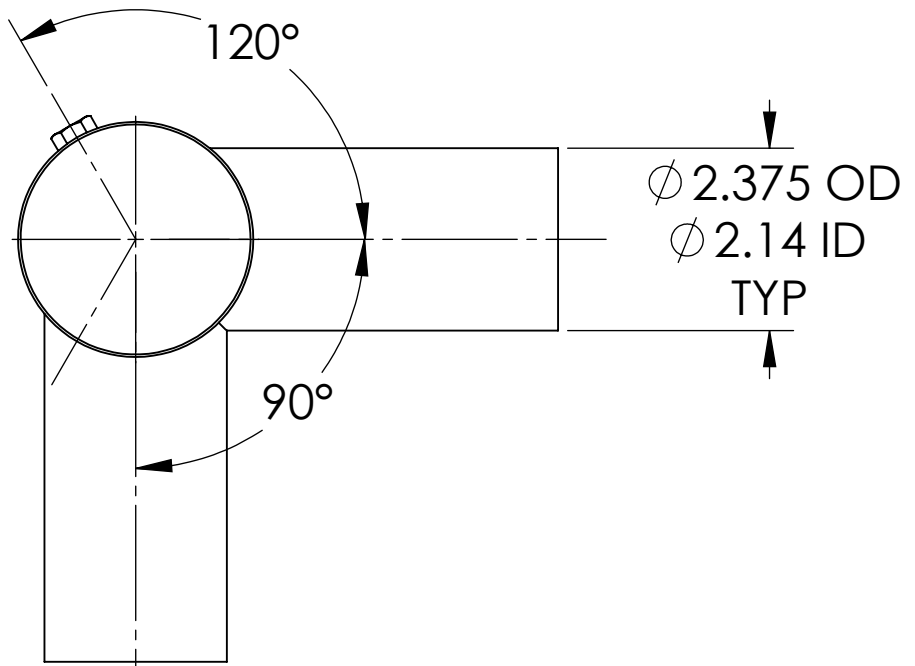

Hex Head Screw
Black-Oxide
M8 x 1.25 25mm Long
(3 Places
120° Apart)

All dimensions and specifications are subject to change without any notice.

PROPRIETARY AND CONFIDENTIAL
THE INFORMATION CONTAINED IN THIS DRAWING IS THE SOLE PROPERTY OF *Energy Light, Inc.* ANY REPRODUCTION IN PART OR AS A WHOLE WITHOUT THE WRITTEN PERMISSION OF *Energy Light, Inc.* IS PROHIBITED.

		UNLESS OTHERWISE SPECIFIED:		NAME	DATE	TITLE:	
		DIMENSIONS ARE IN INCHES TOLERANCES: FRACTIONAL ± 1/64 ANGULAR: ± 0.5° TWO PLACE DECIMAL ±0.01 THREE PLACE DECIMAL ±0.005		DRAWN	MKA	01-15-21	Tenon Adapter with Two Horizontal 90 Degree Tenons
		INTERPRET GEOMETRIC TOLERANCING PER:		ENG APPR.			
		MATERIAL STEEL		MFG APPR.			
NEXT ASSY	USED ON	FINISH		Q.A.			SIZE B
APPLICATION		DO NOT SCALE DRAWING		 Energy Light, Inc. 1881 Rose Road Lake Zurich, IL 60047		ITEM NO. 10042	REV
				SCALE: 1:2.5		WEIGHT: 5 lbs	SHEET 1 OF 1