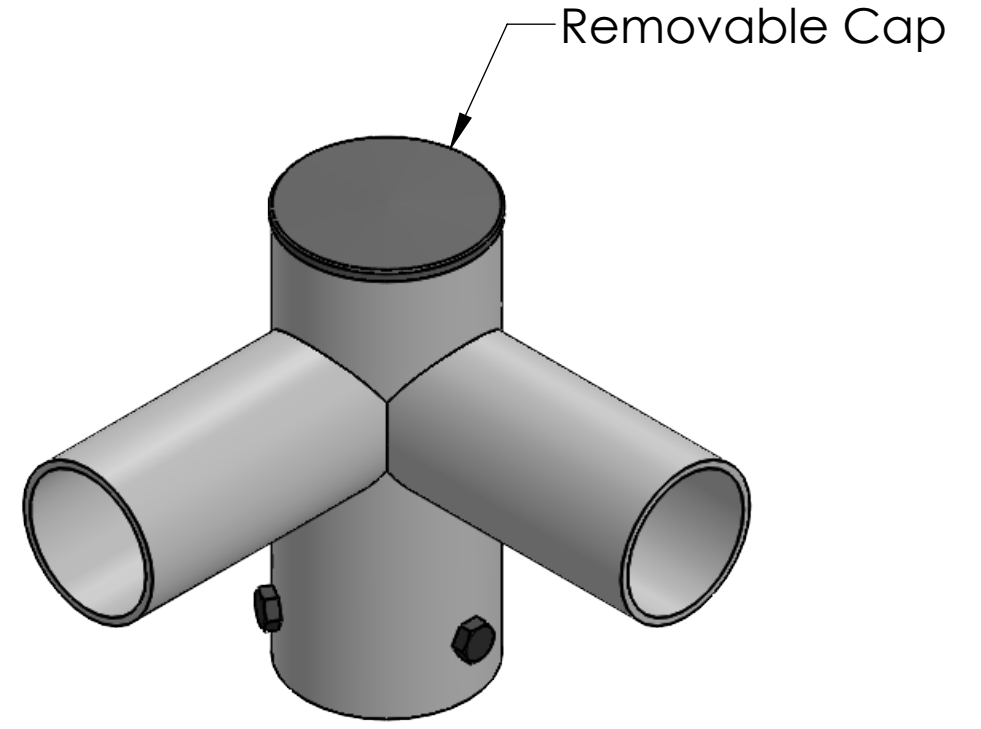

Hex Head Screw
Black-Oxide
M8 x 1.25 25mm Long
(3 Places
120° Apart)

All dimensions and specifications are subject to change without any notice.

PROPRIETARY AND CONFIDENTIAL
THE INFORMATION CONTAINED IN THIS DRAWING IS THE SOLE PROPERTY OF *Energy Light, Inc.* ANY REPRODUCTION IN PART OR AS A WHOLE WITHOUT THE WRITTEN PERMISSION OF *Energy Light, Inc.* IS PROHIBITED.

		UNLESS OTHERWISE SPECIFIED:		NAME	DATE	TITLE:	
		DIMENSIONS ARE IN INCHES TOLERANCES: FRACTIONAL ± 1/64 ANGULAR: ± 0.5° TWO PLACE DECIMAL ±0.01 THREE PLACE DECIMAL ±0.005		DRAWN	MKA	01-15-21	Tenon Adapter with Two Horizontal 90 Degree Tenons
		INTERPRET GEOMETRIC TOLERANCING PER:		ENG APPR.			
		MATERIAL STEEL		MFG APPR.			
NEXT ASSY	USED ON	FINISH		Q.A.			SIZE B
APPLICATION		DO NOT SCALE DRAWING		 Energy Light, Inc. 1881 Rose Road Lake Zurich, IL 60047		ITEM NO. 10042	REV
				SCALE: 1:2.5		WEIGHT: 5 lbs	SHEET 1 OF 1