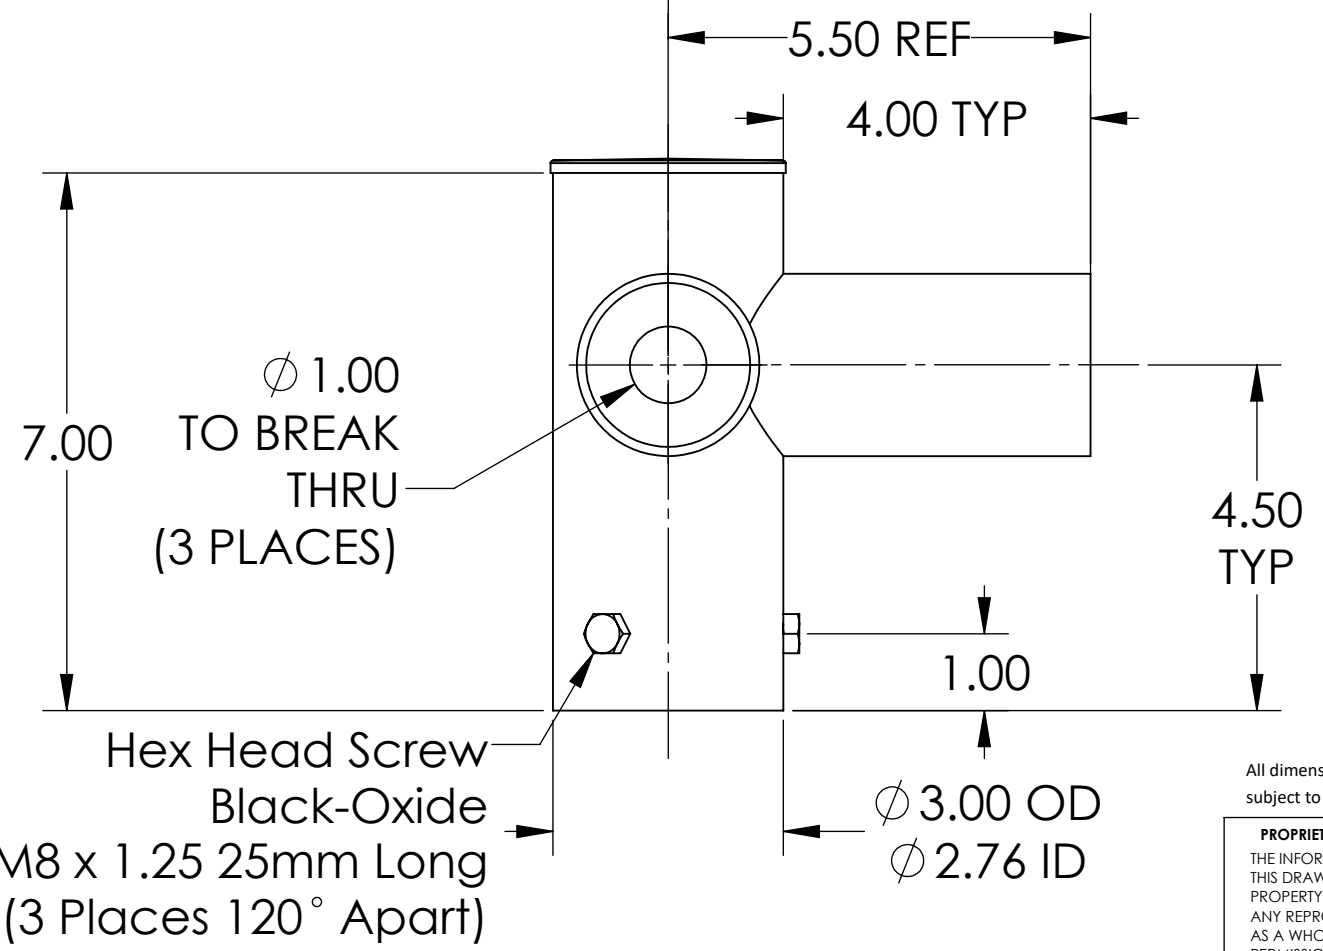

Hex Head Screw
Black-Oxide
M8 x 1.25 25mm Long
(3 Places 120° Apart)

All dimensions and specifications are subject to change without any notice.

PROPRIETARY AND CONFIDENTIAL
THE INFORMATION CONTAINED IN THIS DRAWING IS THE SOLE PROPERTY OF *Energy Light, Inc.* ANY REPRODUCTION IN PART OR AS A WHOLE WITHOUT THE WRITTEN PERMISSION OF *Energy Light, Inc.* IS PROHIBITED.

		UNLESS OTHERWISE SPECIFIED:		NAME	DATE	TITLE:			
		DIMENSIONS ARE IN INCHES TOLERANCES: FRACTIONAL ± 1/64 ANGULAR: ± 0.5° TWO PLACE DECIMAL ±0.01 THREE PLACE DECIMAL ±0.005		DRAWN	MKA	01-15-21	Tenon Adapter with Three Horizontal 90 Degree Tenons		
		INTERPRET GEOMETRIC TOLERANCING PER:		ENG APPR.					
		MATERIAL STEEL		MFG APPR.					
NEXT ASSY	USED ON	FINISH		Q.A.					
APPLICATION		DO NOT SCALE DRAWING		 Energy Light, Inc. 1881 Rose Road Lake Zurich, IL 60047		SIZE B	ITEM NO. 10043	REV	
						SCALE: 1:2.5		WEIGHT: 6 lbs	SHEET 1 OF 1