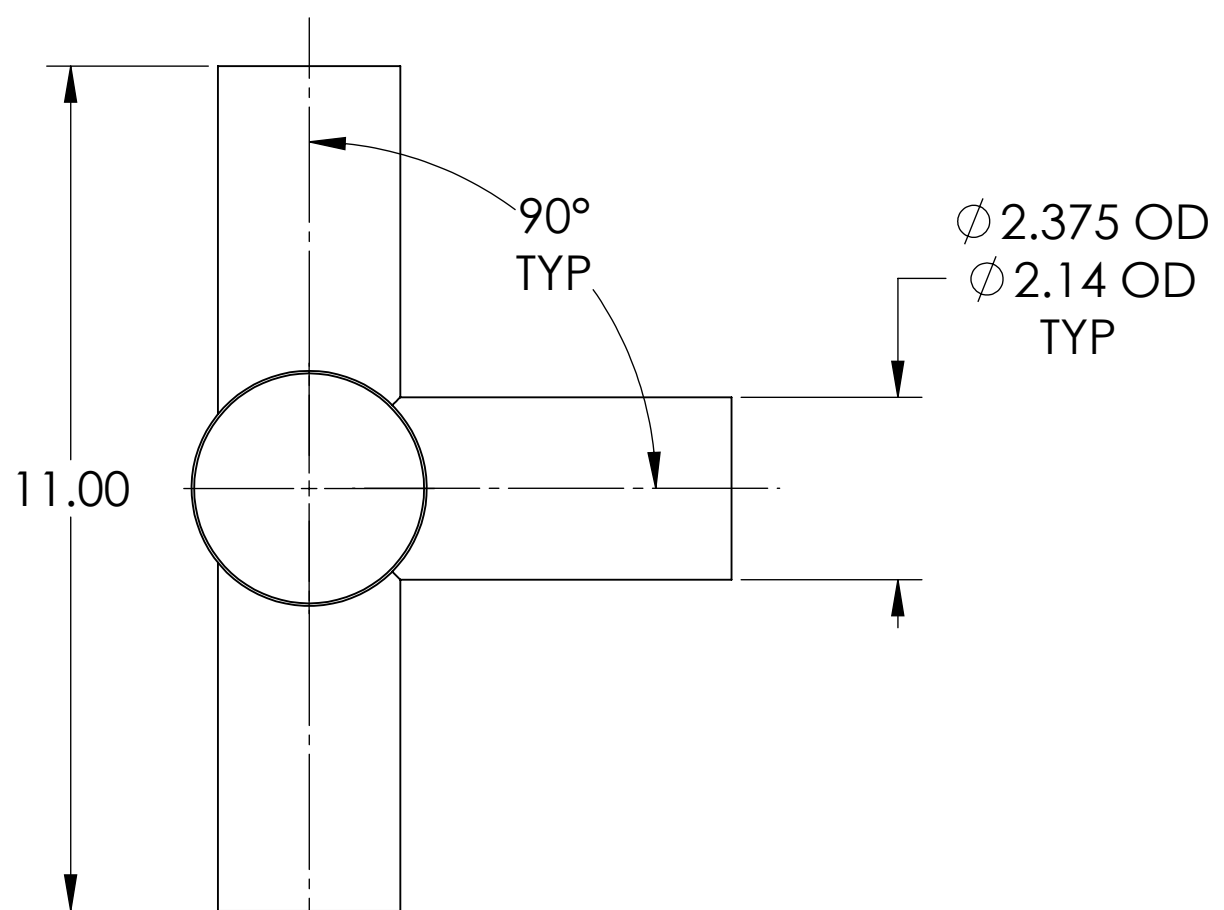

Hex Head Screw
Black-Oxide
M8 x 1.25 25mm Long
(3 Places 120° Apart)

All dimensions and specifications are subject to change without any notice.

PROPRIETARY AND CONFIDENTIAL
THE INFORMATION CONTAINED IN THIS DRAWING IS THE SOLE PROPERTY OF *Energy Light, Inc.* ANY REPRODUCTION IN PART OR AS A WHOLE WITHOUT THE WRITTEN PERMISSION OF *Energy Light, Inc.* IS PROHIBITED.

		UNLESS OTHERWISE SPECIFIED:		NAME	DATE	TITLE:			
		DIMENSIONS ARE IN INCHES TOLERANCES: FRACTIONAL ± 1/64 ANGULAR: ± 0.5° TWO PLACE DECIMAL ±0.01 THREE PLACE DECIMAL ±0.005		DRAWN	MKA	01-15-21	Tenon Adapter with Three Horizontal 90 Degree Tenons		
		INTERPRET GEOMETRIC TOLERANCING PER:		ENG APPR.					
		MATERIAL STEEL		MFG APPR.					
NEXT ASSY	USED ON	FINISH		Q.A.					
APPLICATION		DO NOT SCALE DRAWING		 Energy Light, Inc. 1881 Rose Road Lake Zurich, IL 60047		SIZE B	ITEM NO. 10043	REV	
						SCALE: 1:2.5		WEIGHT: 6 lbs	SHEET 1 OF 1