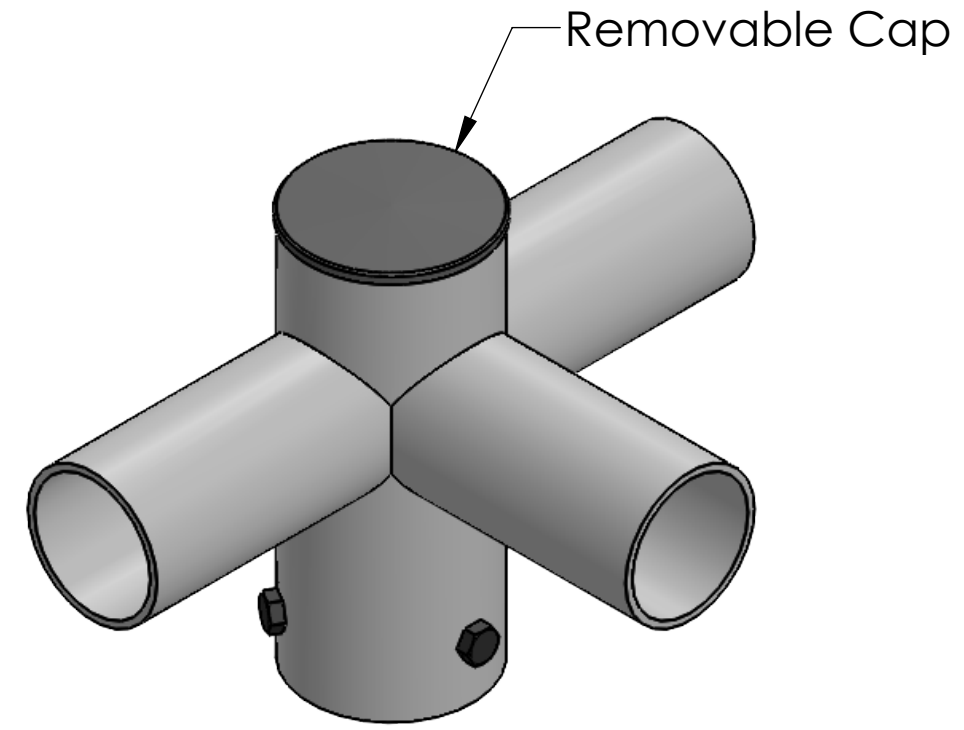

Hex Head Screw
Black-Oxide
M8 x 1.25 25mm Long
(3 Places 120° Apart)

All dimensions and specifications are subject to change without any notice.

PROPRIETARY AND CONFIDENTIAL
THE INFORMATION CONTAINED IN THIS DRAWING IS THE SOLE PROPERTY OF *Energy Light, Inc.* ANY REPRODUCTION IN PART OR AS A WHOLE WITHOUT THE WRITTEN PERMISSION OF *Energy Light, Inc.* IS PROHIBITED.

		UNLESS OTHERWISE SPECIFIED:		NAME	DATE	TITLE:			
		DIMENSIONS ARE IN INCHES TOLERANCES: FRACTIONAL ± 1/64 ANGULAR: ± 0.5° TWO PLACE DECIMAL ±0.01 THREE PLACE DECIMAL ±0.005		DRAWN	MKA	01-15-21	Tenon Adapter with Three Horizontal 90 Degree Tenons		
		INTERPRET GEOMETRIC TOLERANCING PER:		ENG APPR.					
		MATERIAL STEEL		MFG APPR.					
NEXT ASSY	USED ON	FINISH		Q.A.					
APPLICATION		DO NOT SCALE DRAWING		 Energy Light, Inc. 1881 Rose Road Lake Zurich, IL 60047		SIZE B	ITEM NO. 10043	REV	
						SCALE: 1:2.5		WEIGHT: 6 lbs	SHEET 1 OF 1