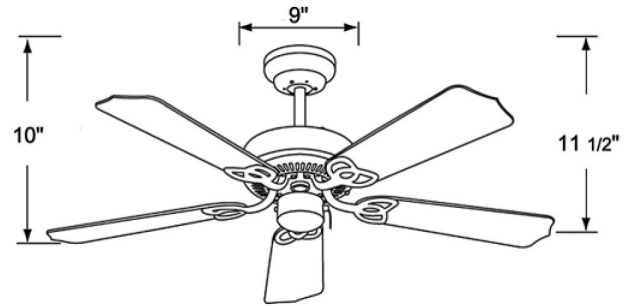

## Sunset II 5-Blade, 42" Sweep, Wet Listed

1016W - 5-Blade 42" Sweep

#### Dimensions

11-1/2"	9"	10"
Height (lowest point)	Width (housing)	Height (top of blade)