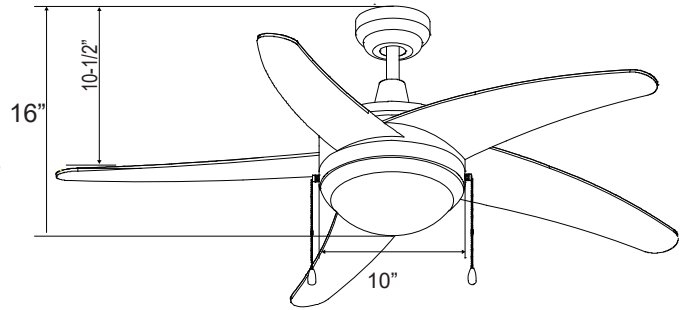

## Mirage I - 5-Curved Blades 50" Sweep, E26 LED Light Kit Included

#### Dimensions

16"	10"	10-1/2"
Height (lowest point)	Width (housing)	Height (top of blade)

<sup>1</sup>To avoid fan blade warping, fan must be installed in climate controlled environment