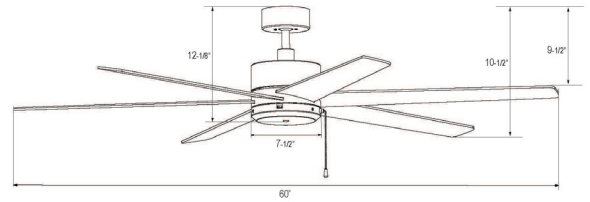

1060

120V

Catalog #:		Type
Project:		Date
Prepared by:		

Aldea X - 6-Blade, 60" Sweep

DESCRIPTION

Choose energy efficiency and quiet operation for larger rooms with this 6-blade, 60" Aldea Series ceiling fan. With a Lifetime warranty on the fan motor, multiple finish options, and hand-held remote and wall control accessories this balanced and quiet fan works well in larger residential Great Room and commercial applications.

DESIGN FEATURES

Motor

- 3-Speed | Reversible
- AC Motor | 172 x 14 mm Motor | 3 capacitors
- RPM: High: 147 Low: 50
- High: CFM: 5326 | Watts: 70.41 | Efficiency: 75.6
- Low: CFM: 1915 | Watts: 9.14
- 76" Lead wire | 4" downrod included | additional downrod lengths available as accessory

Blades

- 6-Blade, 60" sweep
- Construction: Plywood¹
- 10.5° pitch

Dimensions

12-1/8"	7-1/2"	10-1/2"
Height (lowest point)	Width (housing)	Height (top of blade)

Controls:

- Pull Chain Standard
- Optional Remote Control (sold separately) RC-10
- Optional Wall Control (sold separately) WC-4 | WC-8 | WC-16