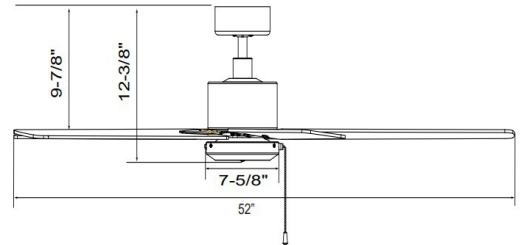

1068

120V

Catalog #:		Type
Project:		Date
Prepared by:		

Aldea VIII - 4-Blade, 52" Sweep, AC Motor, Wet Listed Fan

DESCRIPTION

The Aldea VIII ceiling fan is wet listed and is great for outdoor applications. You can control with the simple pull chain that comes standard or choose the optional hand-held remote or wall controls.

DESIGN FEATURES

Motor

- 3 speed | Reversible
- AC Motor | 172 x 14 mm motor
- RPM: High: 188 Low: 80
- High: CFM: 4737 | Watts: 45.32 | Efficiency = 108.9
- Low: CFM: 1981 | Watts: 10.33
- 76" Lead wire | 4" down rod included

Blades

- 4-Blade, 52" sweep
- Blade Construction: ABS Waterproof Blades
- 11° blade pitch

Light Kit

- Adaptable with wet listed 1RP69-1LED or 1RP98LED Light Kit (see separate Spec Sheet)

Dimensions

12-3/8"	7-5/8"	9-7/8"
Height (lowest point)	Width (housing)	Height (top of blade)

Controls:

- Pull Chain Standard
- Optional Remote Control (sold separately; indoor use only): RC-10
- Optional Wall Control (sold separately; indoor mounting only): WC-4 | WC-8 | WC-13 | WC-16

Certifications

- Energy Star Listed
- CEC Title 20 Compliant
- ETLus Listed for wet location
- Fan Motor: Limited Lifetime Warranty
- Non-Electrical: 1 Year Limited Warranty

ORDERING GUIDE

Example: 1068BP-BP

Model #	Motor / Blade Finish
1068	
1068	BP-BP : Brushed Nickel / Brushed Nickel MBK-MBK : Matte Black / Matte Black OB-OB : Oil Rubbed Bronze / Oil Rubbed Bronze WW-WW : White / White

Intertek Fan Motor Non-Electrical

TEL: 800.937.6925 | Fax: 800.207.9509 | www.rplighting.com

Specifications and dimensions subject to change without notice.

11/7/23 R4

RP LIGHTING • FANS

1068 - 4-Blade, 52" Sweep, Wet Listed