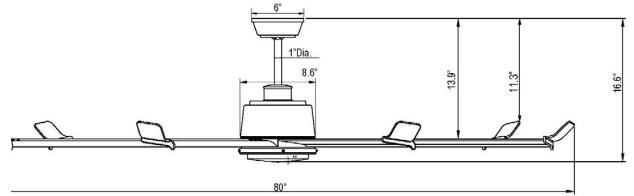

1080W-WC

120V

Catalog #:		Type
Project:		Date
Prepared by:		

Arctic II - 7-Blade, 80" Sweep, Energy Star 4.0, Wet Listed

DESCRIPTION

The Arctic II 1080W wet-listed fan has a sleek and modern silhouette that features an energy-efficient DC motor and a stunning 80" blade sweep. This design is made to move a large amount of air for commercial, industrial or larger residential spaces.

DESIGN FEATURES

Motor

- 5 speed | Reversible
- DC Motor | 180 x 17 mm motor
- RPM: High: 101 Low: 61
- High: CFM: 11274 | Watts: 46.94 | Efficiency = 240.2
- Low: CFM: 6707 | Watts: 9.91
- 76" Lead wire | 8" & 24" down rod included

Blades

- 7-Blade, 80" sweep
- Aluminum construction
- 18° pitch

Downrods

- **ER36:** 36" long - white (WW), brushed nickel (BN) and oil rubbed bronze (OB)
- **ER48:** 48" long - white (WW), brushed pewter (BP) and oil rubbed bronze (OB)
- **ER60:** 60" long - white (WW), brushed pewter (BP) and oil rubbed bronze (OB)

Light Kit (sold separately)

- Light Kit Available: 1RP69-1LED; 1RP88LED; 1RP89LED; 1RP98LED

Dimensions

8" Downrod	16-5/8"	8-5/8"	13-7/8"
24" Downrod	32-5/8"	8-5/8"	29-7/8"
	Height (lowest point)	Width (housing)	Height (top of blade)

Controls:

- Wall Control Included (indoor mount only)
  WCD-80 (pictured)
  Maximum of 3 fans without light kit controlled together;
  Maximum of 2 fans with light kit
  Single gang wall mount install only
- Optional Remote Control (sold separately; indoor only use)
  RC-9 : Maximum of 10 fans/light kit controlled together
  (One Transmitter + Receiver for each fan controlled)

Certifications

- Energy Star Compliant
- Ceiling Fan: UL listed for Wet locations
- Fan Motor: Limited Lifetime Warranty
- Non-Electrical: 1 Year Limited Warranty

ORDERING GUIDE

Example: 1080W-BP-BP-WC

Model #	Motor / Blade Finish	Wall Control
1080W-		-WC
1080W-	BP-BP : Brushed Pewter / Brushed Pewter OB-OB : Oil Rubbed Bronze / Oil Rubbed Bronze WW-WW : White / White	-WC : Wall Control Included

Fan Motor Non-Electrical