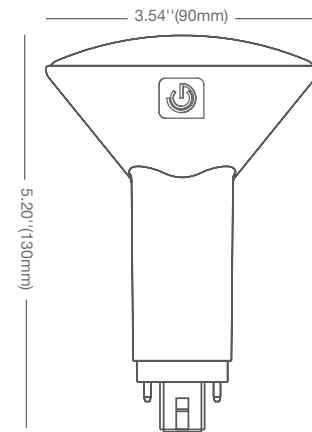

## SPECIFICATIONS\*

Model	Product	Power (W)	CCT	CRI (typ.)	Lumens	LPW	Beam Angle
<b>11PLV/930/DIR</b>	57918	11	Warm White 3000K	90	920	84	120°