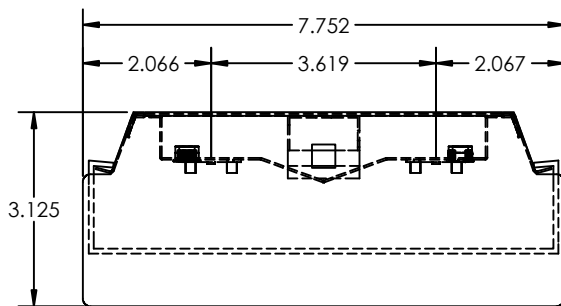

DRAWINGS & IMAGES

2x2 - Back

2x4 - Back

End