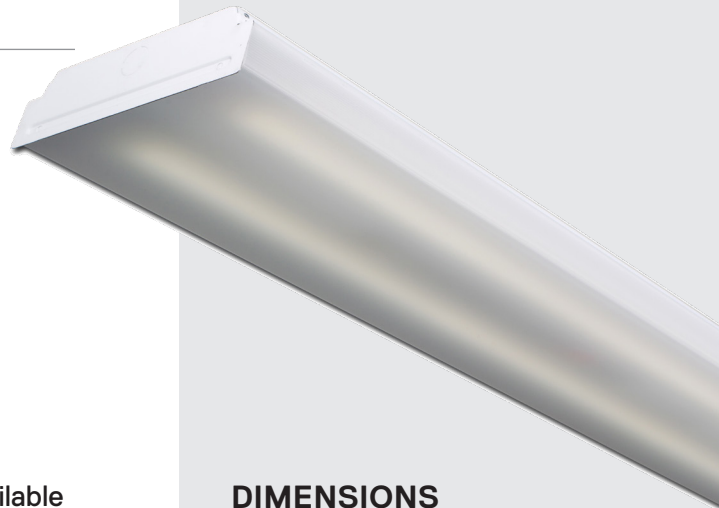

Texas Fluorescents
Reinvented

CATALOG#: _____
PROJECT: _____
TYPE: _____

Series 207

LED Shallow Economy Wraparound

A shallow economy designed wrap around LED luminaire available for the use in either two or four foot lengths. Low initial cost, maintenance free, this series also delivers excellent brightness control.

CONSTRUCTION

Completely die formed from heavy gauge cold rolled steel. Design embossed ends are locked and secures to the housing. Wireway cover snaps on or off without tools.

DIFFUSERS

A crystal clear diffuser extruded from 100% virgin acrylic that will maintain its color under normal conditions, indefinitely. Linear prisms on the interior side walls direct the light ceilingwards, which can then refract back down, The bottom is composed of an evenly spaced pattern of conical prisms yielding low brightness, glarefree diffused light. Diffuser is lift and shift for ease of relamping and cleaning and is capable of hanging down from either side of the housing.

DIMENSIONS

- 4 ft.- 7.625W x 48L x 3Dp
- 4 ft.- 13W x 48L x 3Dp
- 2 ft.- 7.625W x 24L x 3Dp
- 2 ft.- 13W x 24L x 3Dp

FEATURES & BENEFITS

- Suitable for individual or continuous run installations.
- May be surface or pendant mounted.
- Various lenses lie on the side flanges of fixture. Six and eight foot units have a steel mullion to join two individual diffusers. Baffled louver available to shield glare.
- Choice of LED arrays and drivers to meet a range of full distribution output and wattage choices.
- Suitable for dry and damp locations
- 50,000 hrs of L70 LED life
- CRI >80
- 0-10 Volt dimmable 120-277V
- Power factor 0.99
- 5 year warranty