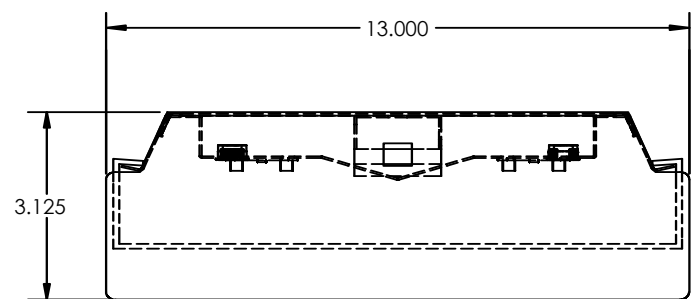

DIMENSIONS

- 4 ft.- 7.625W x 48L x 3Dp
- 4 ft.- 13W x 48L x 3Dp
- 2 ft.- 7.625W x 24L x 3Dp
- 2 ft.- 13W x 24L x 3Dp

FEATURES & BENEFITS

- Suitable for individual or continuous run installations.
- May be surface or pendant mounted.
- Various lenses lie on the side flanges of fixture. Six and eight foot units have a steel mullion to join two individual diffusers. Baffled louver available to shield glare.
- Choice of LED arrays and drivers to meet a range of full distribution output and wattage choices.
- Suitable for dry and damp locations
- 50,000 hrs of L70 LED life
- CRI >80
- 0-10 Volt dimmable 120-277V
- Power factor 0.99
- 5 year warranty

DRAWINGS & IMAGES

2x2 - Back

2x4 - Back

End

Texas Fluorescents
Reinvented

CATALOG#: _____
PROJECT: _____
TYPE: _____

Series 207
LED Shallow Economy
Wraparound

ORDER INFORMATION