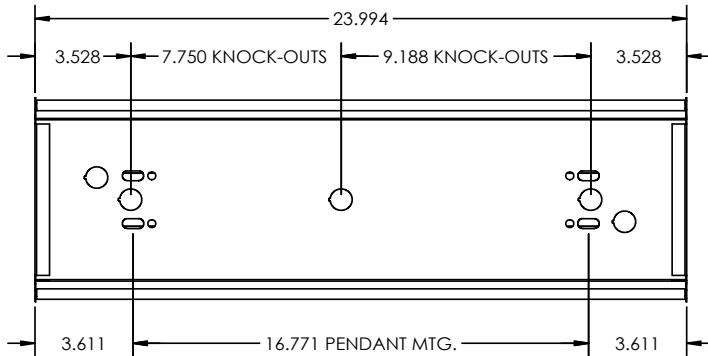

DRAWINGS & IMAGES

2x2 - Back