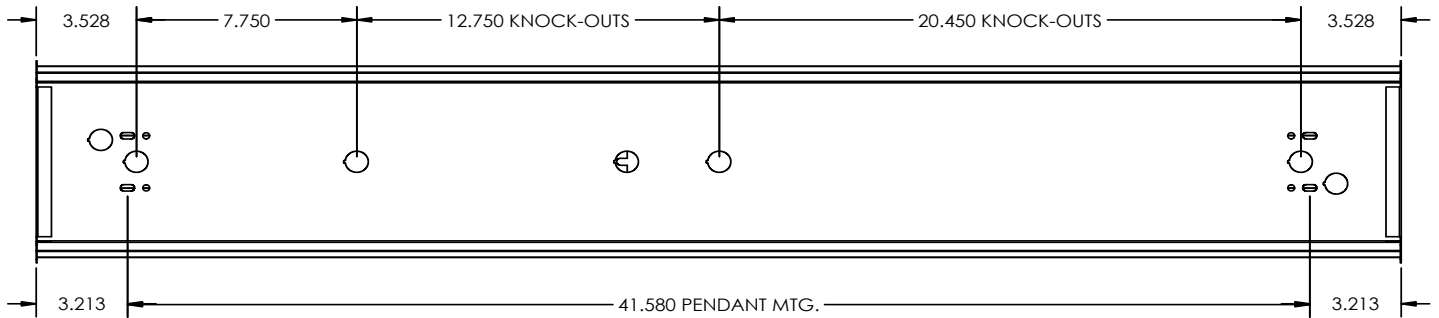

DRAWINGS & IMAGES

2x2 - Back

2x4 - Back

End