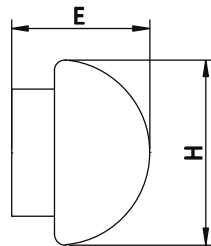

Vanity

Features

Housing

Die-formed Cold-rolled Steel
ADA Compliant
Finish Option: -08 Gray / Silver -30 Oil Rubbed Bronze

Optical

Shade: High Transmission Acrylic Create Excellent Light Distribution and Uniformity
LED: High Efficiency, High CRI, Binned and Mixed to Reach Uniform Light.

Electrical

High Power Factor, Low THD

Lamp

LED Type: Built-in (Color Temperature Option – 3500K, 4000K, 5000K)
MCT Type: Adjustable Multiple Color Temperature (3000K, 3500K, 4000K)
GU24 CFL Type: Color Temperature Option – 2700K, 4000K

Certification

UL/cUL or ETL/cETL Listed, Suitable for Damp Locations

Warranty

5 Years Warranty on Driver and LED Module

LED Type

Model	Input Voltage	Input Wattage	LED CT / CRI	Lumen (TYP)	Dimension (L X H X E)	Finish	Energy Star
FL2103D-B-xxxxK	120V ~ 277V	23W	3000K / 80	2200	24.5" x 5.5" x 4.0"	Silver / Plastic	Yes
FL2105D-B-xxxxK	120V ~ 277V	36W	3000K / 80	3260	36.5" x 5.5" x 4.0"	Silver / Plastic	Yes
FL2106D-B-xxxxK	120V ~ 277V	46W	3000K / 80	4600	48.5" x 5.5" x 4.0"	Silver / Plastic	Yes
FL2103D-B-MCT	120V ~ 277V	23W	3000K / 80	2200	24.5" x 5.5" x 4.0"	Gray / Silver	Yes
FL2105D-B-MCT	120V ~ 277V	36W	3000K / 80	3500	36.5" x 5.5" x 4.0"	Gray / Silver	Yes
FL2106D-B-MCT	120V ~ 277V	46W	3000K / 80	4700	48.5" x 5.5" x 4.0"	Gray / Silver	Yes

LED Type

Model	Input Voltage	Input Wattage	LED CT / CRI	Lumen (TYP)	Finish	Dimension (L X H X E)	Energy Star
3-0115D-xxxxK	120V	14W	3000K / 80	1120	Silver / Plastic	12.2" x 5.5" x 4.0"	Yes
3-0615D-xxxxK	120V	15W	3000K / 80	1200	Silver / Plastic	18.2" x 5.5" x 4.0"	Yes

CFL Type

Model	Input Voltage	Lamp	Finish	Shade	Dimension (L X H X E)	Energy Star
3-0115PG-218	120V	2 x 18W GU24	Silver / Plastic	Acrylic	12.2" x 5.5" x 3.5"	
3-0615PG-223	120V	2 x 23W GU24	Silver / Plastic	Acrylic	18.2" x 5.5" x 3.5"	
3-0515PG-223	120V	2 x 23W GU24	Silver / Plastic	Acrylic	24.2" x 5.5" x 3.5"