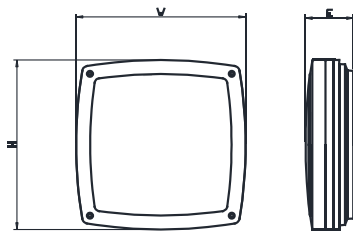

### LED Type

Model	Input Voltage	Input Wattage	LED CT/CRI	Lumen (TYP)	Finish / Shade	Dimension (H x W X E)	Energy Star
3-4111D-05-xxxxK	120V ~ 277V	23W	3000K / >80	1500	Black / PC	11.8" x 11.8" x 3.4"	Yes