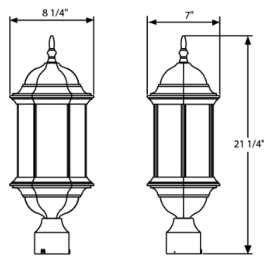

### Electrical

Photo Cell Option

## GU24 LED Type

Model	Input Voltage	Input Wattage	LED CT/CRI	Lumen (TYP)	Finish / Shade	Dimension (H x W X E)	Energy Star
3-6001D-A-P-E	120V	9W	LED Bulb	820	Glass	21.25" x 7.00" x 8.25"	---

Order Code: -PC Photo Cell