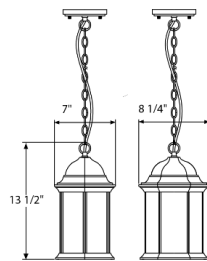

3-6001D-A-PD-E

Pendant, Outdoor

Features

Housing

Die-cast Aluminum with Powder Coated Finish
Finish Option: -06 White, -05 Black

Electrical

Photo Cell Option

Lamp

E26 LED Bulb: Color Temperature Option 3000K, 4000K

Certification

ETL/cETL Listed

GU24 LED Type

Model	Input Voltage	Input Wattage	LED CT/CRI	Lumen (TYP)	Finish / Shade	Dimension (H x W X E)	Energy Star
3-6001D-A-PD-E	120V	9W	LED Bulb	820	Glass	13.50" x 7.00" x 8.25"	---

Order Code: -PC Photo Cell
5' Hanging Chain Included