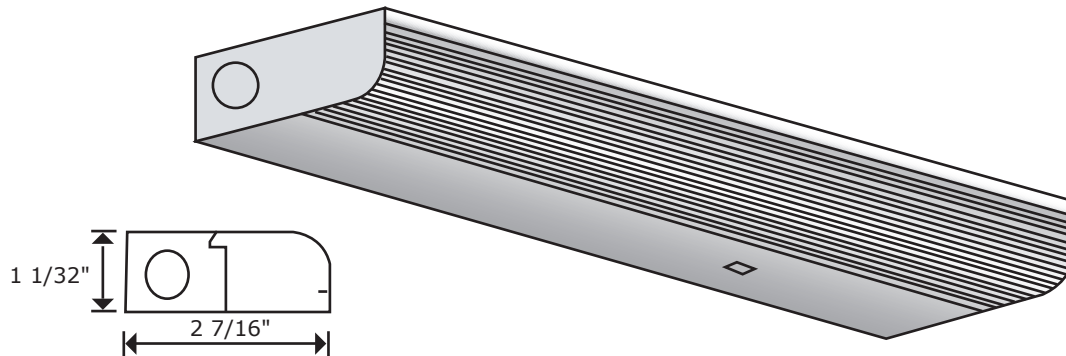

Wall Mount Series 315 High Performance Undercabinet Light

Attributes

The shallow silhouette of 315 series suited to brighten under cabinet and shelf work areas. The opal acrylic wrap-around diffuser combined with white finish gently lights work area.

FEATURES & SPECIFICATIONS

Construction

Die formed housing of sturdy 20 guage steel. Knockouts provided on cover for optional on-off rocker switch and convenience outlet (extra cost). Knockouts provided on side and back for power feed. 1/2" power connector included. Completely wired, ready for installation.

Ballast

U.L. listed, 120 volt; power corrected electronic ballast.

Lamp

T-5 cool white.

Mounting

Keyhole mounting slots provided on back.

Diffuser

One piece extruded ribbed white diffuser designed to snap out for easy installation.

Listing

Fixtures conform to Underwriters' Laboratories standards for production and are carefully tested prior to packing.

ORDERING INFORMATION

SERIES 315		
Part Number	Bulb	Size
315-122	F14T5	22-1/32" X 1-1/32" X 2-7/16"
315-134	F21T5	34-7/16" X 1-1/32" X 2-7/16"
315-146	F28T5	46-7/32" X 1-1/32" X 2-7/16"