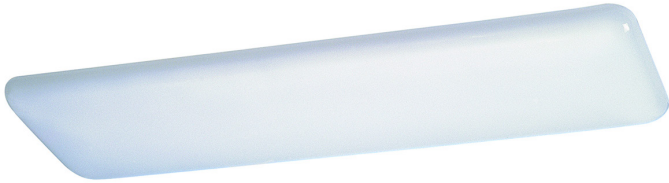

## 4' LED Cloud

4' LED Cloud

### DESCRIPTION

This LED 4' linear cloud or puff fixture utilizes a contemporary acrylic lens that evenly distributes light into both residential and commercial applications. It is easy-to-install and offers maintenance free LEDs making it the perfect design to brighten any area.

#### Construction

- Heavy-duty steel construction
- Dimensions: 51-1/2" L x 17" W x 4" D