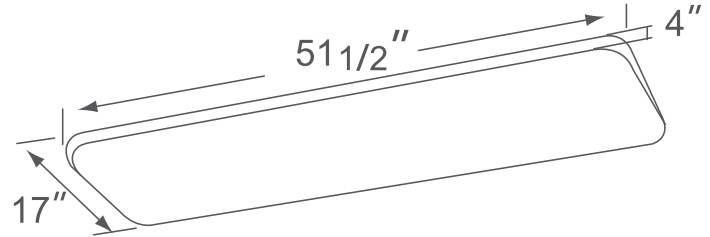

4106-40 Series

120/277V

Catalog #:		Type
Project:		Date
Prepared by:		

4' LED Cloud

4' LED Cloud

DESCRIPTION

This LED 4' linear cloud or puff fixture utilizes a contemporary acrylic lens that evenly distributes light into both residential and commercial applications. It is easy-to-install and offers maintenance free LEDs making it the perfect design to brighten any area.

DESIGN FEATURES

Construction

- Heavy-duty steel construction
- Dimensions: 51-1/2" L x 17" W x 4" D

Electrical

- 120/277V
- 50,000 hour projected life
- 70W | 5600Lm | 80Lm/W
- Available in 4000K
- Power Factor: 0.99
- CRI 81
- Damp listed

Installation

- Ceiling mount

Lens

- White Acrylic
- Glass Replacement ID: 4106L

Finish

- White

Certifications

- cETLus certified
- Energy Star listed
- FCC Rated
- 5 year limited warranty

ORDERING

Example: 4106-40-WW

Model #	Finish	
4106-40		
4106-40	WW	: White