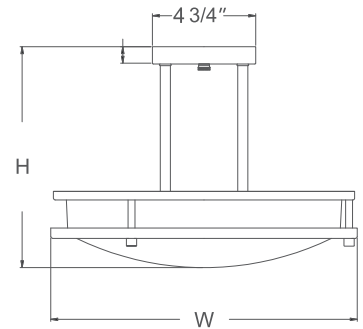

LED Semi-Flush Mount

DESCRIPTION

Update your decor with this sleek LED Semi-Flush Mount Fixture is an energy efficient LED light that comes complete with an integrated LED light engine - no additional light bulbs needed. This fixture is mounted on a ceiling to provide light anywhere you need it.

DESIGN FEATURES

Construction

- Durable steel frame
- Acrylic lens for even light distribution

Electrical

- 120V
- Dimmable TRIAC, 10-100%
- 50,000 hour projected life
- 3000K | 84 CRI
- Beam Angle: 120°
- 4341: 15W | 1050 lms | PF = 0.99
- 4342: 20W | 1400 lms | PF = 0.97
- 4343-30: 23W | 1650 | PF = 0.98

Dimensions

- 4341: 12"W x 9-5/8"H
- 4342: 14"W x 10-1/8"H
- 4343-30: 16"W x 10-3/8"H

Certifications

- Energy Star Listed - 4343-30 only
- ETL & cETL Listed for damp location
- 5 Year Limited Warranty

ORDERING GUIDE

Example: 4341BN

Model #	Finish
4341	-BN : Brushed Nickel
4342	-OB : Oil Rubbed Bronze

ORDERING GUIDE

Example: 4343-30-BN

Model #	Finish
4343-30	
4343-30	-BN : Brushed Nickel
	-OB : Oil Rubbed Bronze

TEL: 800.937.6925 | Fax: 800.207.9509 | www.rplighting.com

Specifications and dimensions subject to change without notice.

10/13/2020 R1

RP LIGHTING • FANS