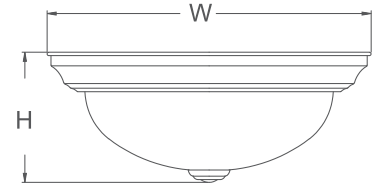

LED Ceiling Mount

DESCRIPTION

The stylish design of this Ceiling Mount is an energy efficient LED light. Available in three sizes 11", 13" and 15" this fixture can be mounted on a ceiling to provide light anywhere you need it and the simple aesthetics make it a great additional to any room.

DESIGN FEATURES

Construction

- Durable steel construction

Electrical

- 120V-60Hz
- Triac dimmable 10-100%
- Beam Angle: 120°
- 50,000 hour projected life
- 15W, 1100lms
- 20W, 1500lms
- 25W, 1800lms
- Operating temperature 68°F to 104°F
- Available in 3000K
- CRI 80

Lens

- Alabaster Glass lens
- Glass Replacement ID:
  - 11": #4347G-11
  - 13": #4347G-13
  - 15": #4347G-15

Finish

- Brushed Nickel, Oil Rubbed Bronze, and White

Dimensions

- 11" - 11" x 4-1/2"
- 13" - 13" x 5-1/8"
- 15" - 15" x 5-3/8"

Certifications

- Energy Star listed
- cETLus Certified
- 5 year limited warranty

TEL: 800.937.6925 | Fax: 800.207.9509 | www.rplighting.com

Specifications and dimensions subject to change without notice.