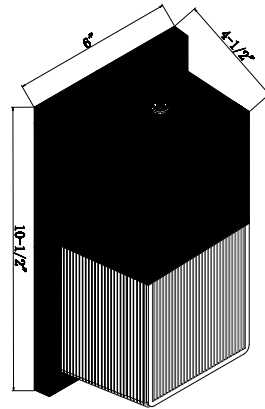

4433

120V-60Hz

Catalog #:		Type
Project:		Date
Prepared by:		

Outdoor LED Wall Mount

15 Watt

25 Watt

Outdoor LED Wall Mount

DESCRIPTION