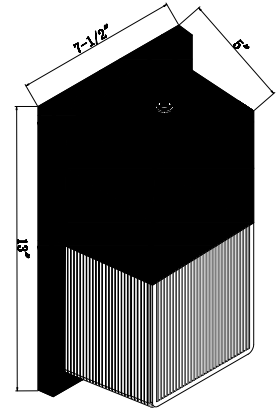

4433

120V-60Hz

Catalog #:		Type
Project:		Date
Prepared by:		

Outdoor LED Wall Mount

15 Watt

25 Watt

Outdoor LED Wall Mount

DESCRIPTION