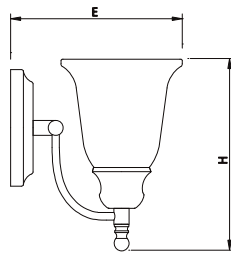

4475

Vanity

Features

Housing

Die-formed Cold-rolled Steel

Finish Option: -62 Satin Nickel, -30 Oil Rubbed Bronze

Optical

Alabaster Glass Shade

CFL Type

Model	Input Voltage	Finish	Shade	Lamp	Dimension (L X H X E)	Energy Star
4475-113-62	120V	Satin Nickel	Alabaster Glass	1 x 9W E26 LED Bulb	6.0" x 9.5" x 8.5"	---
4475-213-62	120V	Satin Nickel	Alabaster Glass	2 x 9W E26 LED Bulb	18.0" x 9.5" x 8.5"	---
4475-313-62	120V	Satin Nickel	Alabaster Glass	3 x 9W E26 LED Bulb	24.0" x 9.5" x 8.5"	---
4475-413-62	120V	Satin Nickel	Alabaster Glass	4 x 9W E26 LED Bulb	36.0" x 9.5" x 8.5"	---