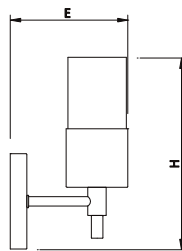

4476

Vanity

Features

Housing

Die-formed Cold-rolled Steel
 Finish Option: -62 Satin Nickel, -30 Oil Rubbed Bronze

Optical

Opal or Clear Glass Shade

Lamp

Opal Glass Models: GU24 9W LED or CFL 13W Bulb
 Clear Glass Models: T10 8W LED Filament Bulb

Certification

UL/cUL

Warranty

LED Bulb: 3 Years Limited Warranty

CFL Type

Model	Input Voltage	Input Wattage	Lamp	Finish	Shade	Dimension (L X H X E)
4476-113-62	120V	13W	GU24 CFL Bulb	Satin Nickel	Opal Glass	4.5" x 9.8" x 5.5"
4476-213-62	120V	2 x 13W	GU24 CFL Bulb	Satin Nickel	Opal Glass	12.0" x 9.8" x 5.5"
4476-313-62	120V	3 x 13W	GU24 CFL Bulb	Satin Nickel	Opal Glass	24.0" x 9.8" x 5.5"
4476-413-62	120V	4 x 13W	GU24 CFL Bulb	Satin Nickel	Opal Glass	30.0" x 9.8" x 5.5"
4476-1E26-62	120V	8W	T10 LED Filament Bulb	Satin Nickel	Clear Glass	4.5" x 9.8" x 5.5"
4476-2E26-62	120V	2 x 8W	T10 LED Filament Bulb	Satin Nickel	Clear Glass	12.0" x 9.8" x 5.5"
4476-3E26-62	120V	3 x 8W	T10 LED Filament Bulb	Satin Nickel	Clear Glass	24.0" x 9.8" x 5.5"
4476-4E26-62	120V	4 x 8W	T10 LED Filament Bulb	Satin Nickel	Clear Glass	30.0" x 9.8" x 5.5"