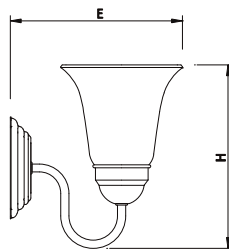

### CFL Type

Model	Input Voltage	Finish	Shade	Lamp	Dimension (L X H X E)	Energy Star
4478-113-62	120V	Satin Nickel	Alabaster Glass	1 x 13W GU24	4.5" x 7.8" x 7.8"	---
4478-213-62	120V	Satin Nickel	Alabaster Glass	2 x 13W GU24	14.0" x 7.8" x 7.8"	---
4478-313-62	120V	Satin Nickel	Alabaster Glass	3 x 13W GU24	24.0" x 7.8" x 7.8"	---
4478-413-62	120V	Satin Nickel	Alabaster Glass	4 x 13W GU24	36.0" x 7.8" x 7.8"	---