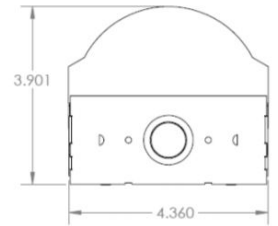

DIMENSIONS

4ft Dimensions

8ft Dimensions

Lumens are subject to a tolerance of ±10% and not relevant to RGB
Input wattage can vary depending on options
Dimensions and specifications subject to change without notice.

JOB NAME:

CAT#:

TYPE:

DIMENSIONS

Side View

44RSF

44RSD

44RSR