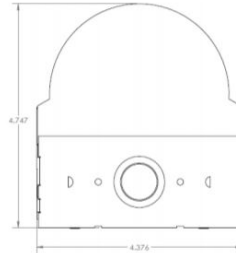

DIMENSIONS

4ft Dimensions

8ft Dimensions

Lumens are subject to a tolerance of ±10% and not relevant to RGB
Input wattage can vary depending on options
Dimensions and specifications subject to change without notice.

JOB NAME:

CAT#:

TYPE:

DIMENSIONS

Side View

44RSF

44RSD

44RSR