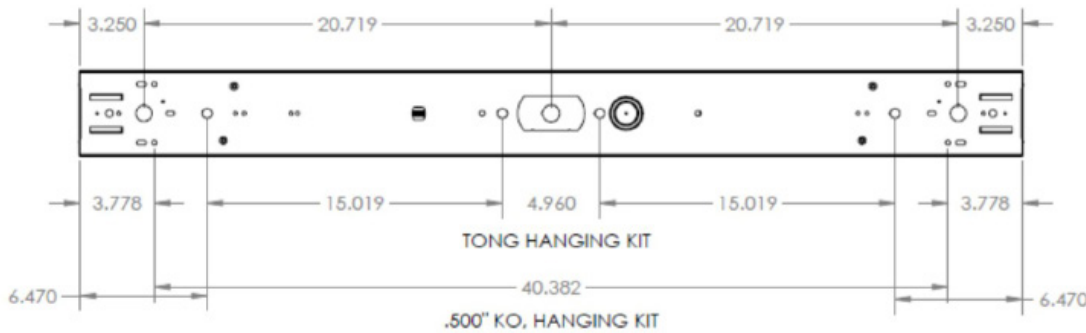

FEATURES & BENEFITS

- Flat Lens, Dome Lens or Rounded Lens
- Available in 48" and 96" (4' & 8' lengths). Consult for 2',3', and 6'
- Easy assembly and maintenance
- MIN CRI 80
- cETL_{us} listed for damp location
- Estimated L₇₀ > 60000 hrs. at 25°C

DIMENSIONS

4ft Dimensions

8ft Dimensions

Lumens are subject to a tolerance of ±10% and not relevant to RGB
Input wattage can vary depending on options
Dimensions and specifications subject to change without notice.

JOB NAME:

CAT#:

TYPE:

DIMENSIONS

Side View

44RSF

44RSD

44RSR