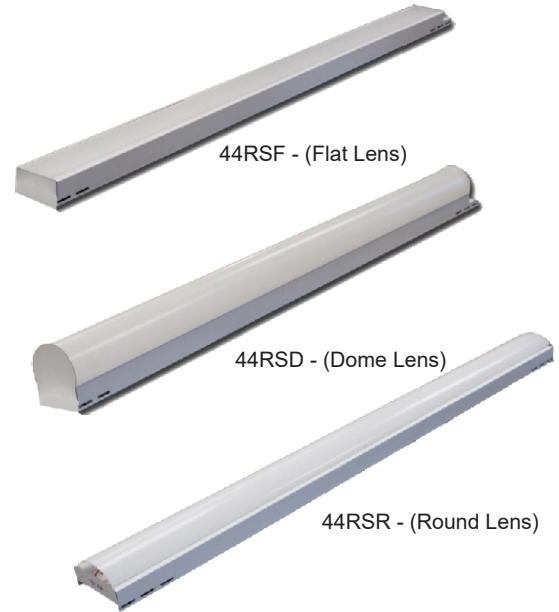

JOB NAME:

CAT#:

TYPE:

APPLICATIONS

Give your area a new clean and sleek look with this LED premium strip. This fixture is sure to enhance any environment. Choose between 3 aesthetic options: flat lens, dome lens or rounded lens, all provide energy savings and better quality lighting. These flexible options are cost effective and make this a perfect use for: Schools, retail, warehouse, storage or any other facility area currently using strip fixtures.

FEATURES & BENEFITS

- Flat Lens, Dome Lens or Rounded Lens
- Available in 48" and 96" (4' & 8' lengths). Consult for 2',3', and 6'
- Easy assembly and maintenance
- MIN CRI 80
- cETL_{us} listed for damp location
- Estimated L₇₀ > 60000 hrs. at 25°C

DIMENSIONS

4ft Dimensions

8ft Dimensions

Lumens are subject to a tolerance of ±10% and not relevant to RGB
Input wattage can vary depending on options
Dimensions and specifications subject to change without notice.

ORDERING

EXAMPLE: 44RSF 48 LED 41 DMV 35

LED

1. SERIES	2. LENGTH	3. GEAR	4. WATTAGE/LUMENS	5. DRIVER	6. COLOR TEMP	7. EMERGENCY (O) ¹
44RSF LED Strip Flat Lens	48 48" long	LED	30 30 Watts 3529 Lumens	DMV 120-277V Multivolt 0-10V Dimmable	30 3000K	EM Emergency Battery Pack 10W ~1300 Lumens
44RSD LED Strip Dome Lens	96 96" long		41 41 Watts 4317 Lumens		D347V 347VAC 0-10V Dimming	
44RSR LED Strip Round Lens		58 58 Watts 6717 Lumens	40 4000K			
		60 60 Watts 6952 Lumens	50 5000K			
		82 82 Watts 8786 Lumens				
		116 116 Watts 13434 Lumens				