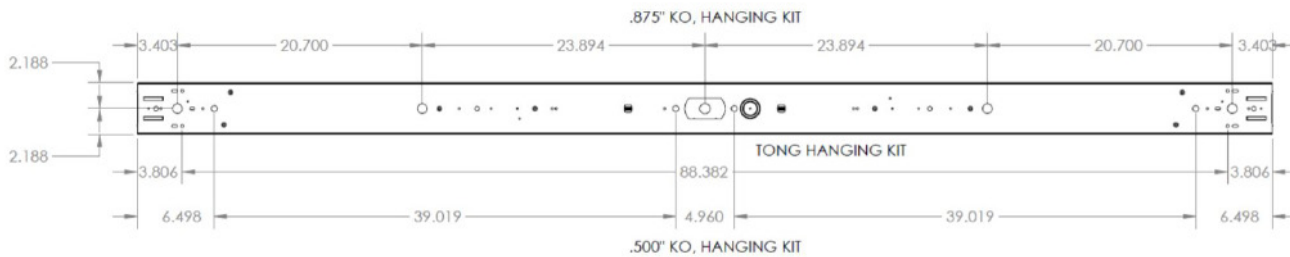

FEATURES & BENEFITS

- Flat Lens, Dome Lens or Rounded Lens
- Available in 48" and 96" (4' & 8' lengths). Consult for 2',3', and 6'
- Easy assembly and maintenance
- MIN CRI 80
- cETL_{us} listed for damp location
- Estimated L₇₀ > 60000 hrs. at 25°C

DIMENSIONS

4ft Dimensions

8ft Dimensions

Lumens are subject to a tolerance of ±10% and not relevant to RGB
Input wattage can vary depending on options
Dimensions and specifications subject to change without notice.

JOB NAME:

CAT#:

TYPE:

DIMENSIONS

Side View

44RSF

44RSD

44RSR