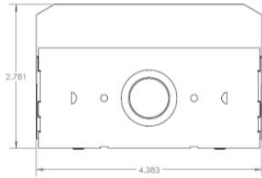

DIMENSIONS

4ft Dimensions

8ft Dimensions

Lumens are subject to a tolerance of ±10% and not relevant to RGB
Input wattage can vary depending on options
Dimensions and specifications subject to change without notice.

JOB NAME:

CAT#:

TYPE:

DIMENSIONS

Side View

44RSF

44RSD

44RSR