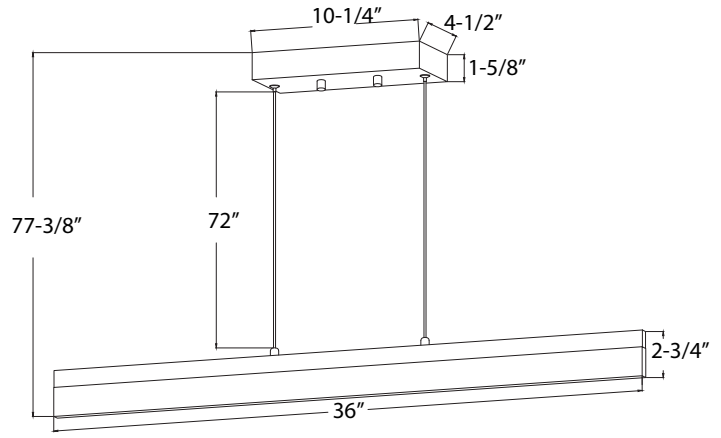

4600
120V

Catalog #:		Type
Project:		Date
Prepared by:		

Island Edge-Lit LED Linear Bar Ribbon Light

DESCRIPTION

For use in many different applications, the 4600 Series Edge-lit LED Linear Bar Ribbon Light adds an elegant touch over any island area. Using power-over-cable technology, it has a sleek design with a modern touch. Adjustable wire lengths add to the ease of installation.

DESIGN FEATURES

Construction

- Durable metal construction
- Ceiling mount
- Easy to install

Electrical

- 120V-60Hz - power-over-cable
- Triac Dimmable
- Beam Angle: 120°
- 50,000 hour projected life
- 28W, 2450lm (*source*), 1600lm (*delivered*)
- Available in 3000K
- CRI 80
- Operating temperature -4°F (-20°C) - 104°F (40°C)

Lens

- Acrylic lens protects LEDs and diffuses glare while allowing for optimum lumen output

Finish

- Available in brushed nickel (BN)

Dimension

- 36" x 4-1/2" x 77-3/8"
- Adjustable 6' wire length

Certifications