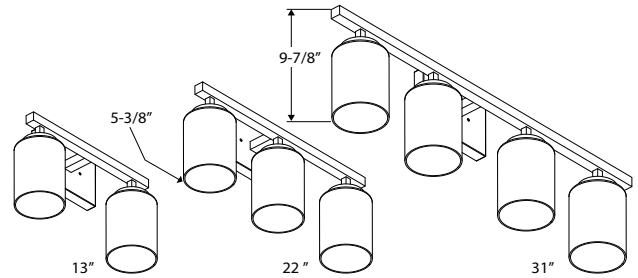

4904
120V

Catalog #:		Type
Project:		Date
Prepared by:		

2 - 4 LED Vanity Light

2 - 4 LED Vanity Light

DESCRIPTION

See yourself in the best light with the 4904 Series LED Vanity Light. This stylish vanity ranges from 2-light to 4-light configurations, is damp location rated, energy efficient, and powerful enough to light up even the darkest bathrooms.

DESIGN FEATURES

Construction

- Heavy duty, steel construction
- Clear lens completely covers and protects LEDs
- Frosted opal glass

Electrical

- Operating voltage AC120V-60Hz
- Triac dimmable
- Suitable for use in damp locations
- 50,000 hour projected life

2-Light	15W	1050lm
3-Light	24W	1755lm
4-Light	30W	2110lm

- Available in 3000K
- 83 CRI

Installation

- Quick and easy, one-person wall mount installation
- Fixture can be mounted with glass shades facing up or down
- Back plate is 5" x 6" and will accommodate most J-Boxes

Lens

- Clear acrylic lens protects LEDs
- Glass shade

Finish

- Available in brushed nickel and oil rubbed bronze

Certifications

- Energy Star listed for 4904-3 & 4904-4 only
- cETLus listed for damp locations
- 5 year limited warranty

ORDERING

Example: 4904BN-3

Model #	Finish	# of Lights
4904		
4904	BN : Brushed Nickel	-2 : 2 lights
	OB : Bronze	-3 : 3 lights
		-4 : 4 lights

TEL: 800.937.6925 | Fax: 800.207.9509 | www.rplighting.com

Specifications and dimensions subject to change without notice.