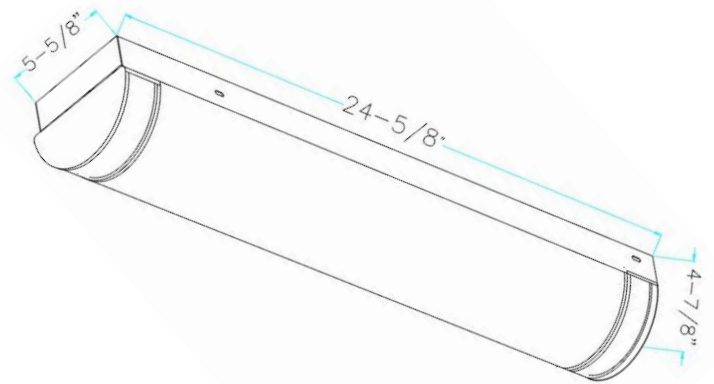

RP

LIGHTING • FANS

Type:
Project:
Comments:
Prepared By:

Category #:	4906BN-24
Family:	LED
Product Category:	Vanity Light
Description:	24" LED Vanity Light
Finish	Brushed Nickel
Design Features	
Dimmable	No
CRI	80
Color Temperature	3000K
Lumens	1600
Wattage	23
Voltage	120V-60Hz
Lamp	LED
Lamp Life	50,000 hours
Wet/Damp listed	Damp location listed
Beam angle	120°
Warranty	5 year limited warranty
Dimensions	
Height	4 7/8"
Length	24 5/8"
Width	5 5/8"
Material	
Lens	Opal Acrylic
Frame	Steel
Listing	
Energy Star	Yes
ETL/UL	ETLus
Glass Replacement ID	
Item ID #	N/A