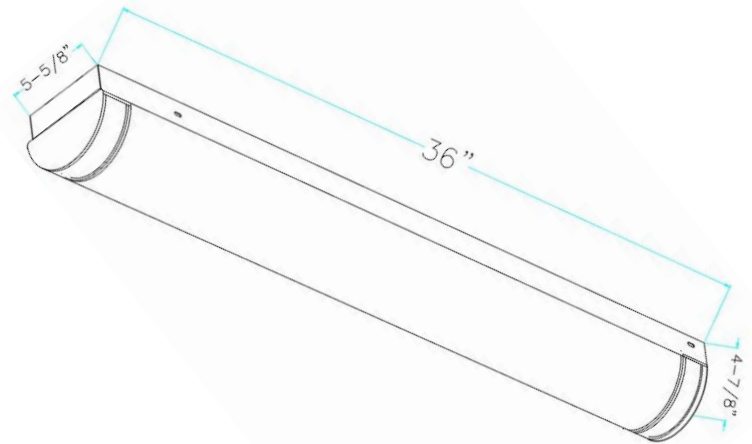

RP

LIGHTING • FANS

Type:
Project:
Comments:
Prepared By:

Category #:	4906BN-36
Family:	LED
Product Category:	Vanity Light
Description:	36" LED Vanity Light
Finish	Brushed Nickel
Design Features	
Dimmable	No
CRI	80
Color Temperature	3000K
Lumens	2100
Wattage	28
Voltage	120V-60Hz
Lamp	LED
Lamp Life	50,000 hours
Wet/Damp listed	Damp location listed
Beam angle	120°
Warranty	5 year limited warranty
Dimensions	
Height	4 7/8"
Length	36"
Width	5 5/8"
Material	
Lens	Opal Acrylic
Frame	Steel
Listing	
Energy Star	No
ETL/UL	ETLus
Glass Replacement ID	
Item ID #	N/A

Available in 18", 24", & 48"! Visit our website at www.rplighting.com