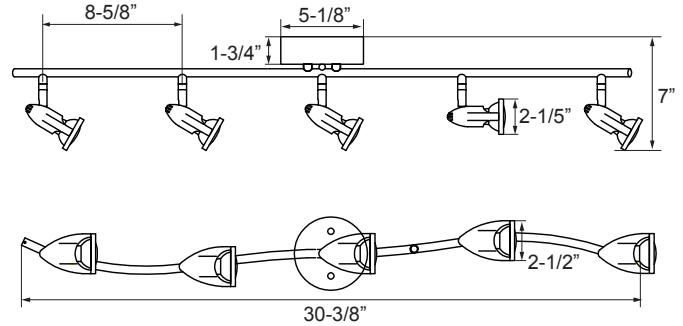

49355
120V

Catalog #:		Type
Project:		Date
Prepared by:		

5 Head LED Light Bar

5 Head LED Light Bar

DESCRIPTION

Contemporary, clean and cool, this eye-catching LED light bar incorporates a subtle wave, providing an instant touch of classic, yet modern design. An ideal choice for enhancing the look and feel of almost any interior space, great for residential kitchens, bars, and hospitality applications.

DESIGN FEATURES

Construction

- Heavy duty, steel construction
- 330° horizontal head rotation
- 90° vertical head rotation

Electrical

- Operating voltage 120V-60Hz
- Dimmable 10-100%
- Suitable for use in damp locations
- 50,000 hour projected life
- Heads draw only 5W each (Due to tolerance values there will be a dispersion when the wattage of each heads is added together)
- 22W | 1400lm | 63.63lm/W
- 330° horizontal head rotation
- Suitable for use in damp locations
- 45° vertical head rotation
- 76° beam spread
- Available in 3000K
- CRI 80

Installation

- Quick and easy, one-person ceiling mount installation

Dimensions

- 30-3/8" L x 5-1/8 W x 7" H

Finish

- Available in brushed nickel (BN)
- Frosted glass lens

Certifications

- cETLus
- 5 year limited warranty