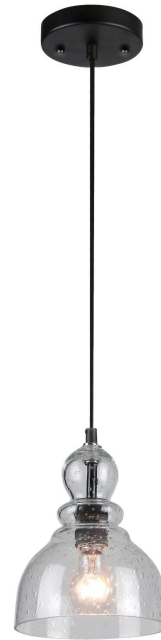

Item Number 6100800

1 Light Mini Pendant Oil Rubbed Bronze
Finish with Clear Seeded Glass

Specifications

- Height: 60"
- Diameter: 7"
- Adjustable Cord: 50" max.
- Use (1) Medium (E26) Base Lamp, 60 Watt Maximum

Installation

Refer to instruction manual for installation and additional warnings.
Consult a qualified electrician if unsure how to proceed.

Warranty Information - 5 Year Limited Warranty

This Westinghouse Lighting Fixture is warranted against defects in material and workmanship for a period of Five Years from purchase date.