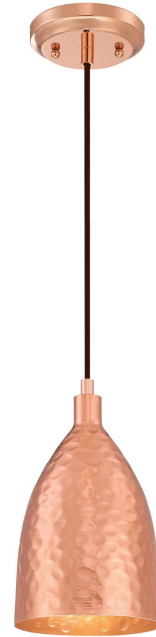

Item Number 6105400**1 Light Mini Pendant Hammered Copper Finish**

Specifications

- Height: 62.24"
- Diameter: 5.91"
- Adjustable Cord: 50" max.
- Use (1) Medium (E26) Base Lamp, 60 Watt Maximum

Installation

Refer to instruction manual for installation and additional warnings.
Consult a qualified electrician if unsure how to proceed.

Warranty Information - 5 Year Limited Warranty

This Westinghouse Lighting Fixture is warranted against defects in material and workmanship for a period of Five Years from purchase date.