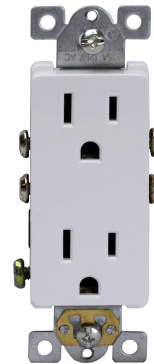

**Residential Grade
Duplex Receptacle
2-Pole, 3-Wire
15A/125V, 5-15R**

Model No.: 61501-W

Description: Enerlites' Residential Grade Receptacles are rated for variety of standard configuration. Each decorator receptacle is equipped with break-off plaster ears and tabs to allow for easy alignment and 2-circuit conversion. All decorator receptacles are designed with thermoplastic construction and feature a shallow build for maximum wiring room

Features:

- 15 amp/125-Volt
- Flammability UL94, V2 Rating.
- With ears; quick push-in and side wired; steel strap
- NEMA 5-15R, 2P and 3W
- Shallow design for maximum wiring room

Specifications:

Type	Two Pole
Color Availability.....	White, Almond, Ivory, and Light Almond
Grounding.....	Self Grounding
Amperage.....	15Amp
Voltage.....	125V
Termination.....	Push In and Side Wired
Actuator Material	Thermoplastic
Standards and Certifications.....	UL Listed