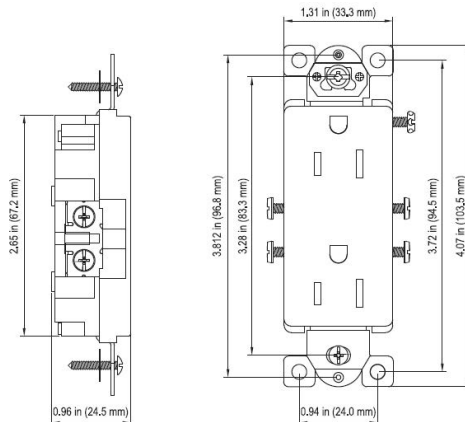

**Residential Grade
Duplex Receptacle
2-Pole, 3-Wire
15A/125V, 5-15R**

Model No.: 61501-W

Description: Enerlites' Residential Grade Receptacles are rated for variety of standard configuration. Each decorator receptacle is equipped with break-off plaster ears and tabs to allow for easy alignment and 2-circuit conversion. All decorator receptacles are designed with thermoplastic construction and feature a shallow build for maximum wiring room

Features:

- 15 amp/125-Volt
- Flammability UL94, V2 Rating.
- With ears; quick push-in and side wired; steel strap
- NEMA 5-15R, 2P and 3W
- Shallow design for maximum wiring room

Specifications:

Type	Two Pole
Color Availability.....	White, Almond, Ivory, and Light Almond
Grounding.....	Self Grounding
Amperage.....	15Amp
Voltage.....	125V
Termination.....	Push In and Side Wired
Actuator Material	Thermoplastic
Standards and Certifications.....	UL Listed