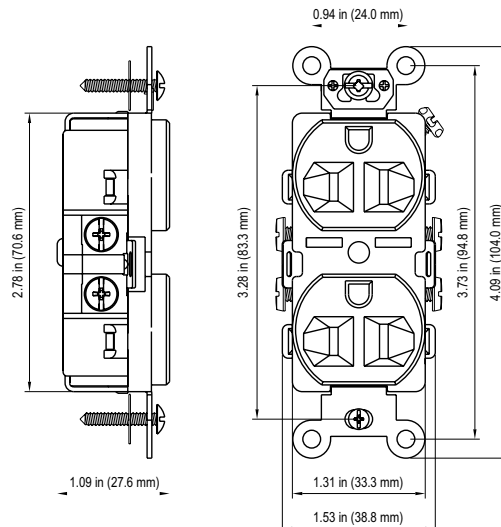

Industrial Grade Duplex Receptacle 2-Pole, 3-Wire 20A/125V, 5-15R

Model No.: 62080

Description: Enerlites' Industrial Grade Receptacles are rated for variety of standard configuration and its smooth face design does not collect dirt. Each duplex is equipped with break-off plaster ears and tabs to allow for easy alignment and 2-circuit conversion. All duplex receptacles are designed with thermoplastic construction and feature a shallow build for maximum wiring room

Features:

- 20 amp/125-Volt
- Flammability UL94, V2 Rating.
- With ears; straight blade; side wired; steel strap
- NEMA 5-15R, 2P and 3W
- Shallow design for maximum wiring room

Specifications:

Type	Two Pole
Color Availability.....	Ivory and White
Grounding.....	Grounding
Amperage.....	20Amp
Voltage.....	125V
Termination.....	Rear and Side Wired
Thermoplastic Cover and Body	
Standards and Certifications.....	UL Listed