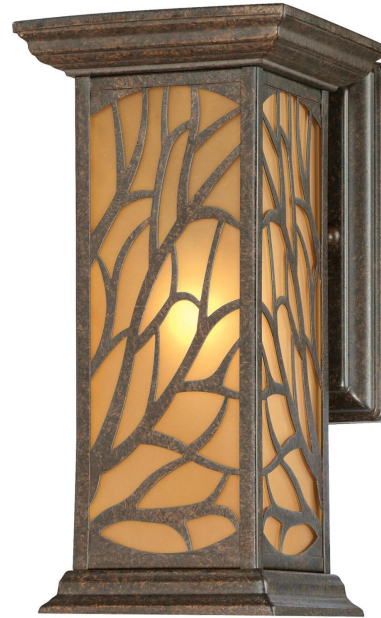

**Item Number 6315000****Glenwillow**

1 Light Wall Fixture Victorian Bronze Finish  
with Amber Frosted Glass

## Specifications

- Height: 10.78"
- Width: 5.39"
- Extends: 6.97"
- Height from Center of Outlet Box: 3.50"
- Back Plate: H: 6.97" W: 4.33"
- Use (1) Medium (E26) Base Lamp,  
60 Watt Maximum