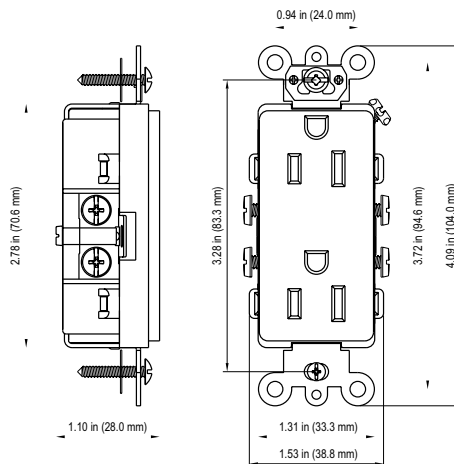

**Industrial Grade Decorator
Duplex Receptacle
15A 250V**

Description: Enerlites' Industrial Grade Receptacles are rated for variety of standard configuration. Each decorator receptacle is equipped with break-off plaster ears and tabs to allow for easy alignment and 2-circuit conversion. All decorator receptacles are designed with thermoplastic construction and feature a shallow build for maximum wiring room

Features:

- High impact-resistant thermoplastic cover and body
- Flammability UL94, V2 Rating.
- Push-in Rear and Side terminals for quick installation
- 2-Pole, 3-Wire grounding
- Unique screw terminal guard provide fast, easy insulation from conductive surfaces

Specifications:

Amperage.....	15Amp
Color Availability.....	Ivory and White
Voltage.....	250VAC
Termination.....	Rear Push In and Side
Receptacle Material	Thermoplastic
Standards and Certifications.....	UL Listed