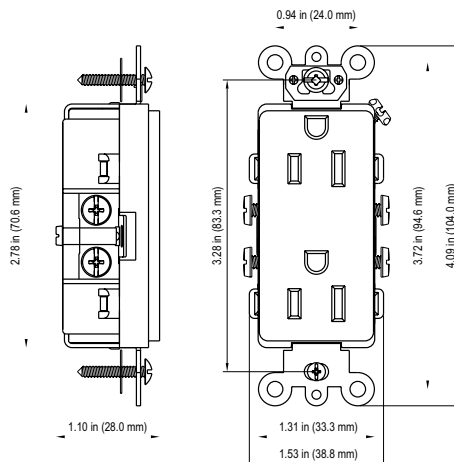

**Industrial Grade Decorator
Duplex Receptacle
20A 125V**

Model No.: 63200

Description: Enerlites' Industrial Grade Receptacles are rated for variety of standard configuration. Each decorator receptacle is equipped with break-off plaster ears and tabs to allow for easy alignment and 2-circuit conversion. All decorator receptacles are designed with thermoplastic construction and feature a shallow build for maximum wiring room

Features:

- High impact-resistant thermoplastic cover and body
- Flammability UL94, V2 Rating.
- Push-in Rear and Side terminals for quick installation
- 2-Pole, 3-Wire grounding
- Unique screw terminal guard provide fast, easy insulation from conductive surfaces

Specifications:

Amperage.....	20Amp
Color Availability.....	Ivory and White
Voltage.....	125VAC
Termination.....	Rear Push In and Side
Receptacle Material	Thermoplastic
Standards and Certifications.....	UL Listed