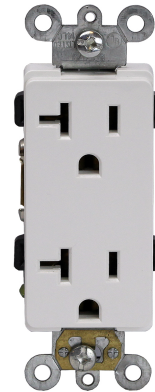

**Industrial Grade Decorator
Duplex Receptacle
20A 125V**

Model No.: 63200

Description: Enerlites' Industrial Grade Receptacles are rated for variety of standard configuration. Each decorator receptacle is equipped with break-off plaster ears and tabs to allow for easy alignment and 2-circuit conversion. All decorator receptacles are designed with thermoplastic construction and feature a shallow build for maximum wiring room

Features:

- High impact-resistant thermoplastic cover and body
- Flammability UL94, V2 Rating.
- Push-in Rear and Side terminals for quick installation
- 2-Pole, 3-Wire grounding
- Unique screw terminal guard provide fast, easy insulation from conductive surfaces

Specifications:

Amperage.....	20Amp
Color Availability.....	Ivory and White
Voltage.....	125VAC
Termination.....	Rear Push In and Side
Receptacle Material	Thermoplastic
Standards and Certifications.....	UL Listed