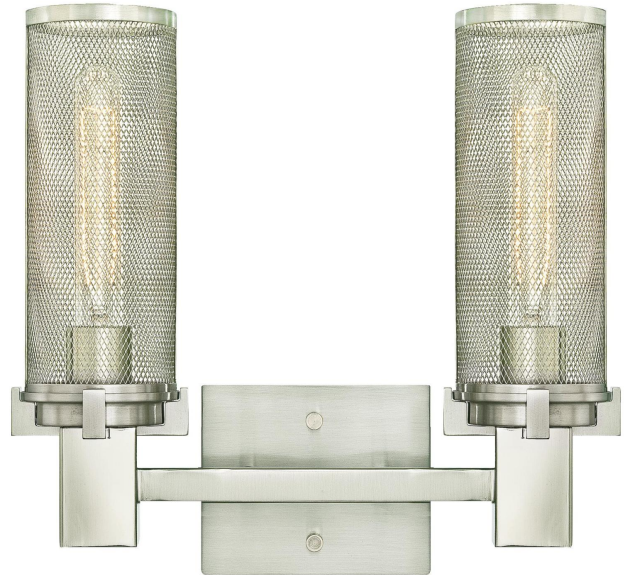

**Item Number 6330400****Adler**

2 Light Wall Brushed Nickel Finish with Mesh Shades

## Specifications

- Height: 13.35"
- Width: 14.13"
- Extends: 5.31"
- Back Plate: H: 4.53" W: 5.51"
- Use (2) Medium (E26) Base T9 Lamps, 60 Watt Maximum