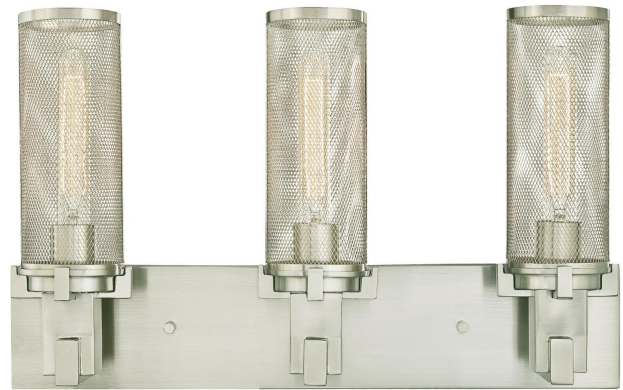

**Item Number 6330500****Adler**

3 Light Wall Brushed Nickel Finish with Mesh Shades

## Specifications

- Height: 13.43"
- Width: 22.05"
- Extends: 5.31"
- Back Plate: H: 4.53" W: 22.05"
- Use (3) Medium (E26) Base T9 Lamps, 60 Watt Maximum