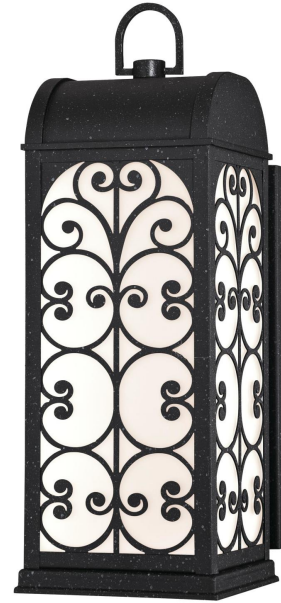

Item Number 6339500**Rozzano**

1 Light LED Wall Fixture Textured Iron Finish
with Frosted Glass

Specifications

- Height: 16.06"
- Width: 5.43"
- Extends: 7.01"
- Height from Center of Outlet Box: 9.69"
- Back Plate: H: 11.02" W: 5.35"
- Includes 16 Watt Integrated LED
- Hours: 25000
- Life (years)*: 22.8
- Fixture Lumens: 580
- Light Source Lumens: 1500
- Kelvin: 2700
- Equivalent Incandescent Wattage: 60W