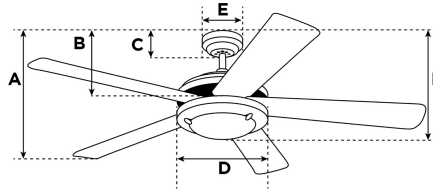

A. Top of Canopy to Bottom of Blades	8.5"
B. Top of Canopy to Bottom of Switch House	9.5"
C. Top of Canopy to Bottom of Canopy	N/A
D. Width of Motor Housing.....	9.4"
E. Width of Canopy.....	N/A
F. Top of Canopy to Bottom of Glass.....	14.8"