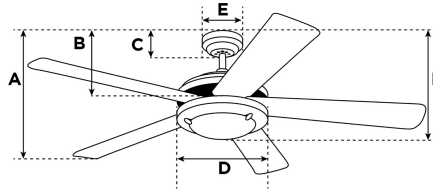

Item Number 7233800

Vintage Ceiling Fan

52 in. Polished Brass Finish
Reversible Blades (Walnut/Oak) Clear Ribbed Glass

A. Top of Canopy to Bottom of Blades	10.9"
B. Top of Canopy to Bottom of Switch House	12.9"
C. Top of Canopy to Bottom of Canopy	2.4"
D. Width of Motor Housing.....	11"
E. Width of Canopy.....	5.1"
F. Top of Canopy to Bottom of Glass.....	18.4"

If a Combo Style Fan with a 4" Down Rod is installed without the Down Rod, Subtract 3" from the Dimensions Listed (A, B, F).
If a Combo Style Fan with a 6" Down Rod is installed without the Down Rod, Subtract 5" from the Dimensions Listed (A, B, F).

Warranty

Ceiling fans backed by our Limited Lifetime Warranty have a lifetime motor warranty and a 2-year warranty on all other parts.

Specifications are subject to change without notice, please visit www.westinghouselighting.com for latest information.

and Westinghouse are trademarks of Westinghouse Electric Corporation. Used under license by Westinghouse Lighting. All Rights Reserved.