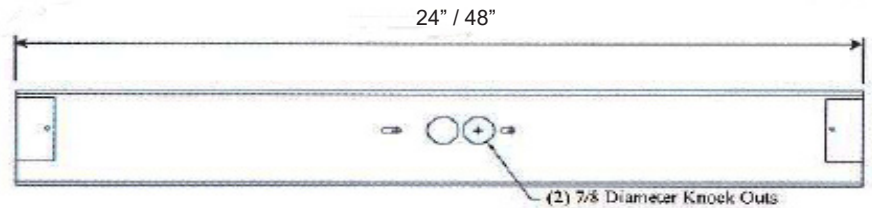

### APPLICATIONS

Angled LED chrome fixtures provide softly angled light. Designed for bathrooms, kitchens, bulletin boards and above vanity mirrors.

Housing and ends are die-formed from cold rolled steel. Finish is post chrome plated on housing and end caps. One piece end caps fasten with singleacorn type nut. Extruded white translucent acrylic diffuser provides soft illumination. Diffuser is retained by a grooved formation running the length of the fixture and is held in place by the end caps. Mounting holes are provided. Mounts over electrical junction box. Knockouts are provided for flexible conduit attachment. Optional decorative contour bands are available when units are row mounted.

### DIMENSIONS

Dimensions and specifications subject to change without notice.

**JOB NAME:**

**CAT#:**

**TYPE:**

**ORDERING**

EXAMPLE: 74 24 LED 24 DMV 30

74		LED							
1. SERIES	2. SIZE	3. GEAR	4. WATTAGE/LUMENS		5. DRIVER		6. HOUSING		7. COLOR TEMP
74	24 24" 48 48"	LED	<u>2 Ft.</u>		DMV	120-277V Multivolt 0-10V Dimmable	(Blank)	Chrome (std)	30 3000K
			<u>4 Ft.</u>		SDMV	Step dimming Multivolt	WH	White	35 3500K
			24	24 Watts 2250 Lumens	DHV	347-480VAC 0-10V Dimming			40 4000K
			28	28 Watts 2250 Lumens	D347V	347VAC 0-10V Dimming			50 5000K
			24	24 Watts 2250 Lumens	D120	Triac Dimming 120VAC			
			48	48 Watts 4500 Lumens	D277	Triac Dimming 277VAC			
			57	57 Watts 5100 Lumens					