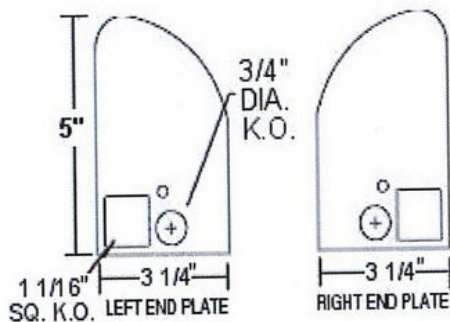

### DIMENSIONS

Dimensions and specifications subject to change without notice.

**JOB NAME:**

**CAT#:**

**TYPE:**

**ORDERING**

EXAMPLE: 74 24 LED 24 DMV 30

74		LED							
1. SERIES	2. SIZE	3. GEAR	4. WATTAGE/LUMENS		5. DRIVER		6. HOUSING		7. COLOR TEMP
74	24 24" 48 48"	LED	<u>2 Ft.</u>		DMV	120-277V Multivolt 0-10V Dimmable	(Blank)	Chrome (std)	30 3000K
			<u>4 Ft.</u>		SDMV	Step dimming Multivolt	WH	White	35 3500K
			24	24 Watts 2250 Lumens	DHV	347-480VAC 0-10V Dimming			40 4000K
			28	28 Watts 2250 Lumens	D347V	347VAC 0-10V Dimming			50 5000K
			24	24 Watts 2250 Lumens	D120	Triac Dimming 120VAC			
			48	48 Watts 4500 Lumens	D277	Triac Dimming 277VAC			
			57	57 Watts 5100 Lumens					