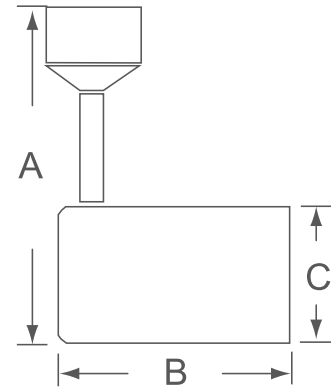

7578

120V

Catalog #:		Type
Project:		Date
Prepared by:		

LED Track Heads

DESCRIPTION

Clean and cool, simple attractive aesthetics with functionality providing an abundance of light for your interior space. The mini confined heads and universal lamp holders provide compact, flexible lighting and is ideal for residential, retail and commercial applications.

DESIGN FEATURES

Construction

- LED Track Head
- J-compatible
- Factory conversion to H-compatible is available

Electrical

- 120V
- 50,000 hour projected life
- Dimmable
- Available in 3000K
- 12W, 800lms, 80 CRI
- Lamp: LED

Dimensions (HxWxD)

- 6-1/4" x 4-1/2" x 2-5/8"

Finish

- Available in white (WH), black (BK), and brushed aluminum (BA)

Certifications

- cETLus listed
- 5 year limited warranty

ORDERING

Example: 7578BK