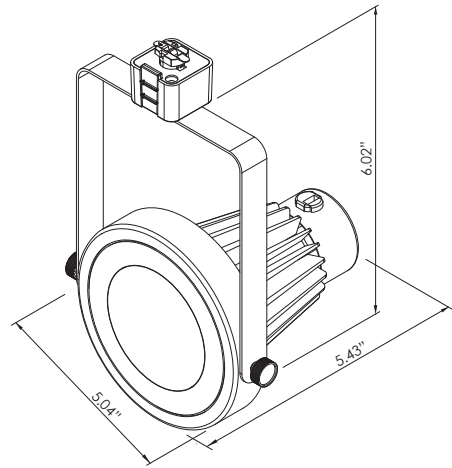

7588

120V

Catalog #:		Type
Project:		Date
Prepared by:		

120V LED Track Head Track Lighting

DESCRIPTION

Clean and cool, simple attractive aesthetics with functionality providing an abundance of light for your interior space. This track light can be turned and tilted - an ideal choice for almost any interior space, great for residential kitchens, bars, and hospitality applications.

DESIGN FEATURES

Construction

- Durable aluminum construction with acrylic lens
- Durable aluminum extrusion heat sink with intergrated COB (chip on board)
- 36° beam angle
- Compatible with Juno style track
- Dry Environment, Indoor

Dimensions (LxWxH)

- 5.43" x 5.04" x 6.02"

Certifications

- ETL/cETL Listed
- 5 year limited warranty

ORDERING

Example: 7588-BA

Model #	Finish	
7588		
7588	BA	Brushed Aluminum
	WW	White
	BK	Black

TEL: 800.937.6925 | Fax: 800.207.9509 | www.rplighting.com