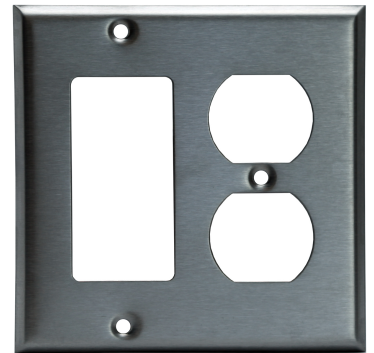

2-Gang Duplex Receptacle and Decorator/GFCI Wall Plate Stainless Steel

Model No.: 772131

Description: The sleek, contemporary design of the Enerlites 772131 2 gang duplex receptacle and decorator/GFCI wall plate is a fantastic addition for any home or office. Its smooth, easy to clean finish and extremely sturdy stainless steel design make this wall plate a worry-free, long-lasting fixture.

Features:

- No hassle four-screw installation; screws included
- Constructed from durable stainless steel
- Durably made from corrosion-resistant type 430 stainless steel
- UL listed for indoors

Specifications:

Type.....	2-gang Duplex Receptacle and Decorator/GFCI Plate
Color.....	Stainless Steel
Depth.....	.25"
Height.....	4.5"
Width.....	4.57"
Screws.....	Included
Shape.....	Square

Testing & Code Compliance