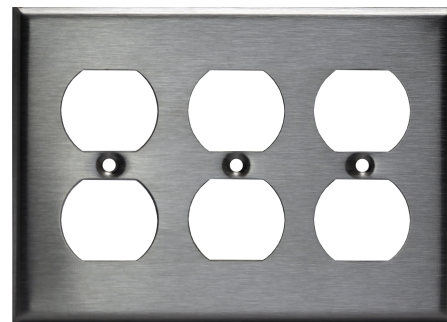

Duplex Receptacle Wall Plate - Stainless Steel 3 Gang

Model No.: 7723

Description: Protect live parts of electrical outlets with the simple design of the Enerlites 7723 3 gang receptacle wall plate in your home or office. Featuring a smooth finish with no recessed lines, this 3 gang wall plate will maintain its beautiful appearance with easy cleaning.

Features:

- Easy three-screws installation; screws included
- Constructed from durable stainless steel
- Durably made from corrosion-resistant type 430 stainless steel
- UL listed for indoors

Specifications:

Type.....	3-gang plate houses 3 duplex receptacles
Color.....	Stainless Steel
Depth.....	.25"
Height.....	4.5"
Width.....	6.45"
Screws.....	Included
Shape.....	Rectangle

Testing & Code Compliance

Enerlites Inc.