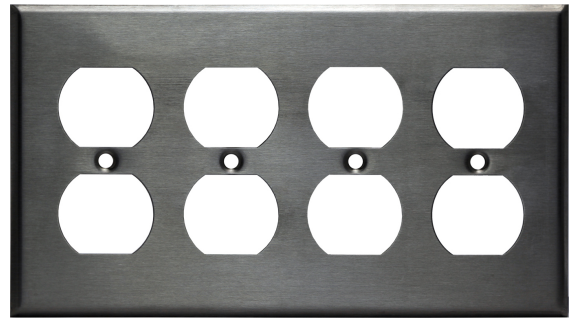

## Duplex Receptacle Wall Plate - Stainless Steel 4 Gang

Model No.: 7724

**Description:** Protect live parts of electrical outlets with the simple design of the Enerlites 7724 4 gang receptacle wall plate in your home or office. Featuring a smooth finish with no recessed lines, this 4 gang wall plate will maintain its beautiful appearance with easy cleaning.

**Features:**

- Easy four-screws installation; screws included
- Constructed from durable stainless steel
- Durably made from corrosion-resistant type 430 stainless steel
- UL listed for indoors

**Specifications:**

Type.....	4-gang plate houses 4 duplex receptacles
Color.....	Stainless Steel
Depth.....	.25"
Height.....	4.5"
Width.....	8.25"
Screws.....	Included
Shape.....	Rectangle

**Testing & Code Compliance**

Enerlites Inc.