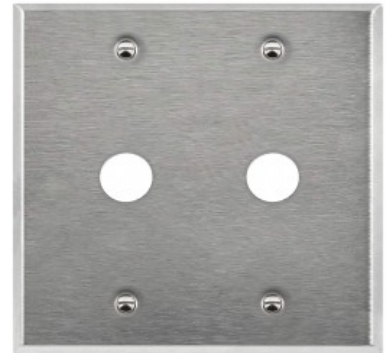

### Telephone/Cable Outlet Wall Plate Stainless Steel 2 Gang 0.625" Dia. Hole

Model No.: 7762

**Description:** Attain a phenomenal level of durability for your phone or cable outlet covers with the Enerlites 7762 2 gang wall plate for residential or commercial settings. This wall plate is made from stainless steel for a stylish look that is built to last.

**Features:**

- Constructed from durable stainless steel
- Durably made from corrosion-resistant type 430 stainless steel
- Smooth finish with no recessed lines for quick cleaning
- UL listed for indoors

**Specifications:**

Type.....	2-gang Phone/Cable Outlet Plate
Color.....	Stainless Steel
Depth.....	.25"
Height.....	4.5"
Width.....	4.57"
Screws.....	Included
Shape.....	Rectangle
Diameter.....	0.625"